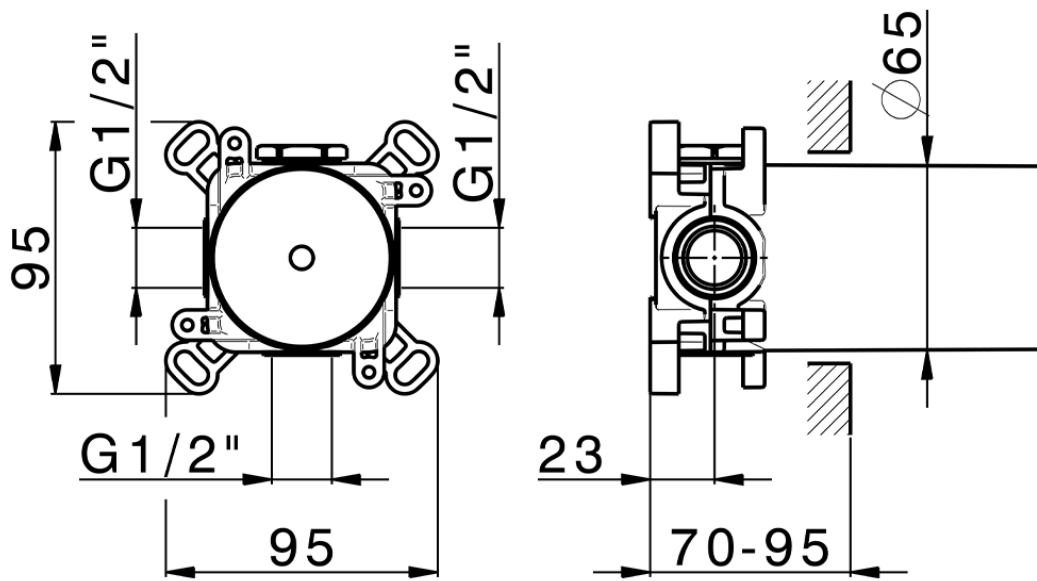

Parte externa para Push&Shower individual PUSH&SHOWER_PS0G6120

PS0G6120

<https://es.huberitalia.com/parte-externa-para-pushshower-individual-pushshower-ps0g6120>

ZBOG6000

<https://es.huberitalia.com/parte-empotrada-pushshower-empotrado-zb0g6000>