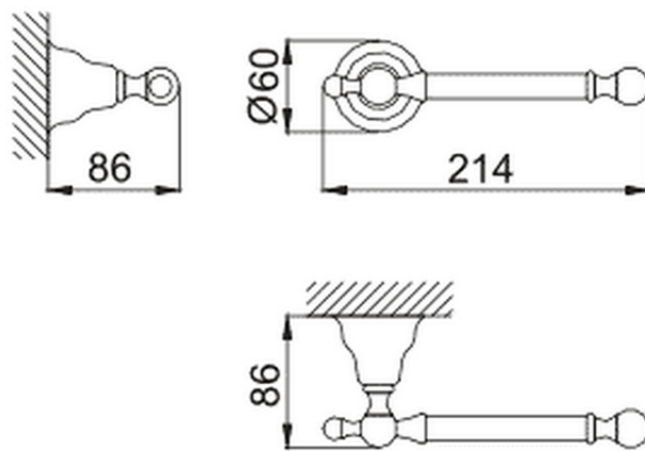

Porta rollo CROISETTE_4034.01H.

4034.01H.

<https://es.huberitalia.com/porta-rollo-croisette-4034-01h>

2024-11-21