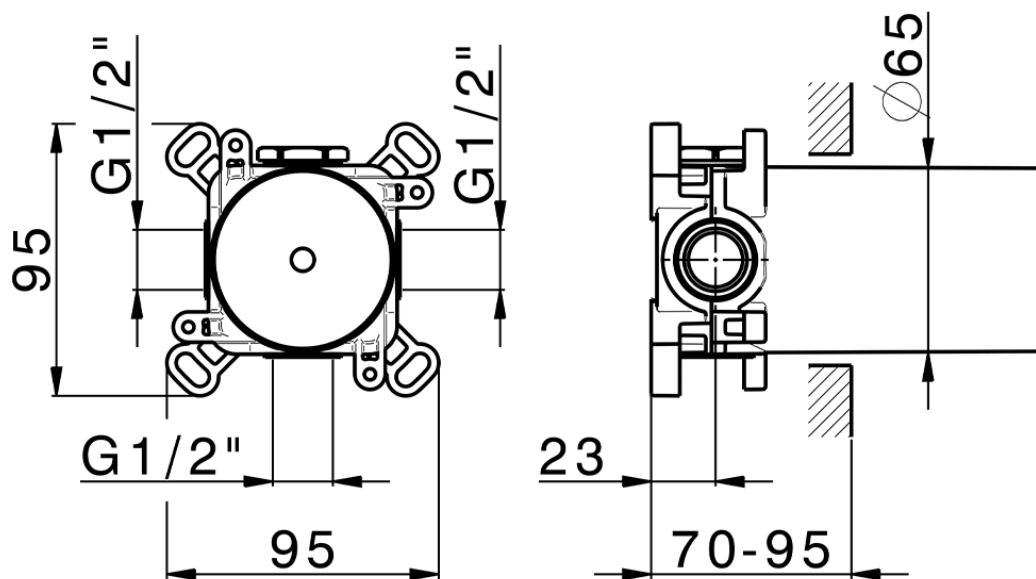

Parte externa para Push&Shower individual PUSH&SHOWER_PS0G6210

PS0G6210

<https://es.huberitalia.com/parte-externa-para-pushshower-individual-pushshower-ps0g6210>

ZBOG6000

<https://es.huberitalia.com/parte-empotrada-pushshower-empotrado-zb0g6000>