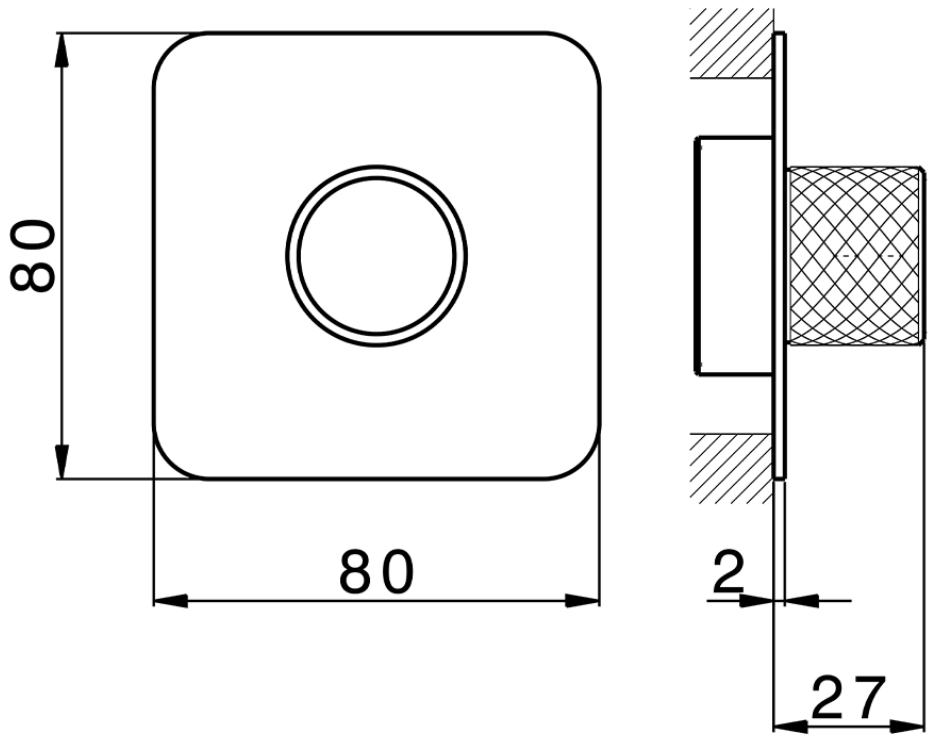

Parte externa para Push&Shower individual PUSH&SHOWER_PS0G6210

PS0G6210

<https://es.huberitalia.com/parte-externa-para-pushshower-individual-pushshower-ps0g6210>

ZBOG6000

<https://es.huberitalia.com/parte-empotrada-pushshower-empotrado-zb0g6000>