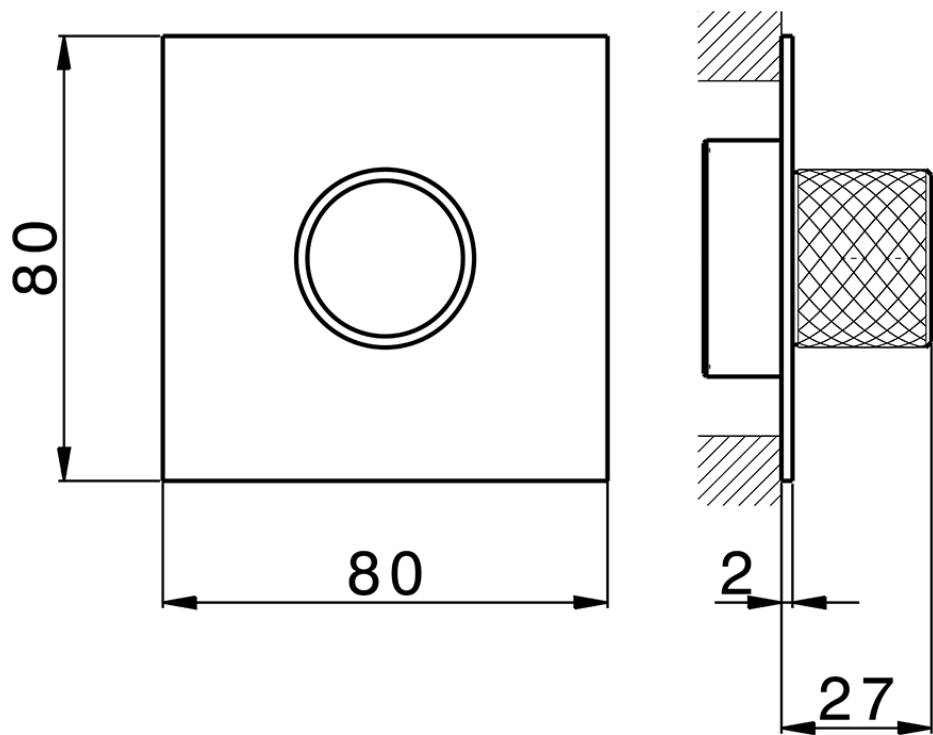

Parte externa para Push&Shower individual PUSH&SHOWER_PS0G6310

PS0G6310

<https://es.huberitalia.com/parte-externa-para-pushshower-individual-pushshower-ps0g6310>

ZBOG6000

<https://es.huberitalia.com/parte-empotrada-pushshower-empotrado-zb0g6000>