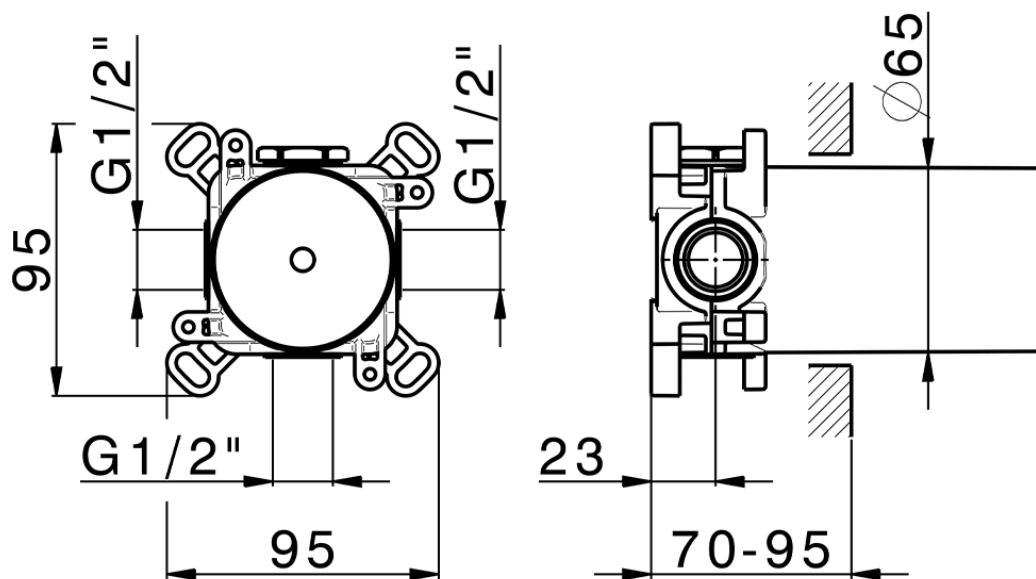

Parte externa para Push&Shower individual PUSH&SHOWER_PS0G6310

PS0G6310

<https://es.huberitalia.com/parte-externa-para-pushshower-individual-pushshower-ps0g6310>

ZBOG6000

<https://es.huberitalia.com/parte-empotrada-pushshower-empotrado-zb0g6000>