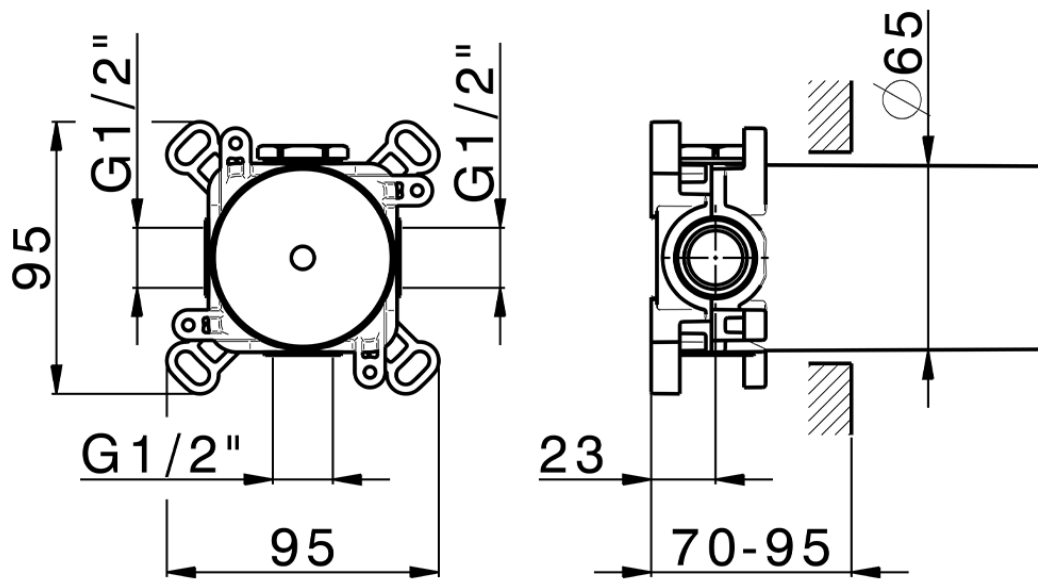

Parte externa para Push&Shower individual PUSH&SHOWER_PS0G6310

PS0G6310

<https://es.huberitalia.com/parte-externa-para-pushshower-individual-pushshower-ps0g6310>

ZBOG6000

<https://es.huberitalia.com/parte-empotrada-pushshower-empotrado-zb0g6000>