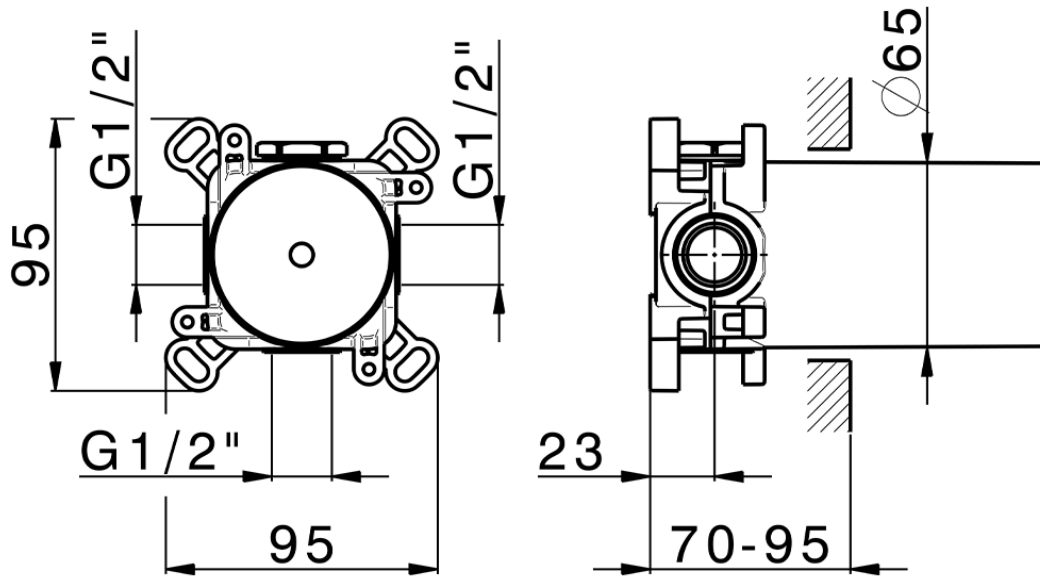

Parte externa para Push&Shower individual PUSH&SHOWER_PS0G6310

PS0G6310

<https://es.huberitalia.com/parte-externa-para-pushshower-individual-pushshower-ps0g6310>

ZBOG6000

<https://es.huberitalia.com/parte-empotrada-pushshower-empotrado-zb0g6000>