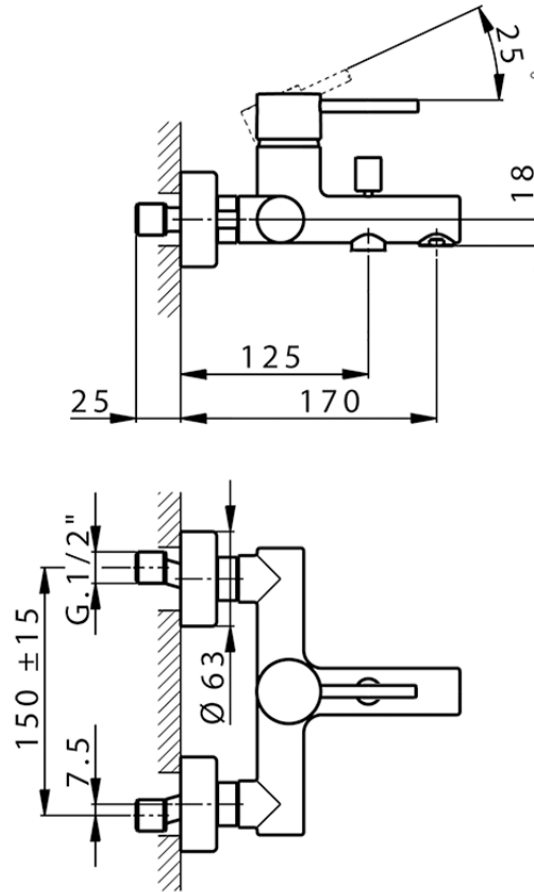

Bañera monomando NUOVA KIRUNA_K2000130

TV000130

<https://es.huberitalia.com/banera-monomando-nuova-kiruna-k2000130>

2026-06-15