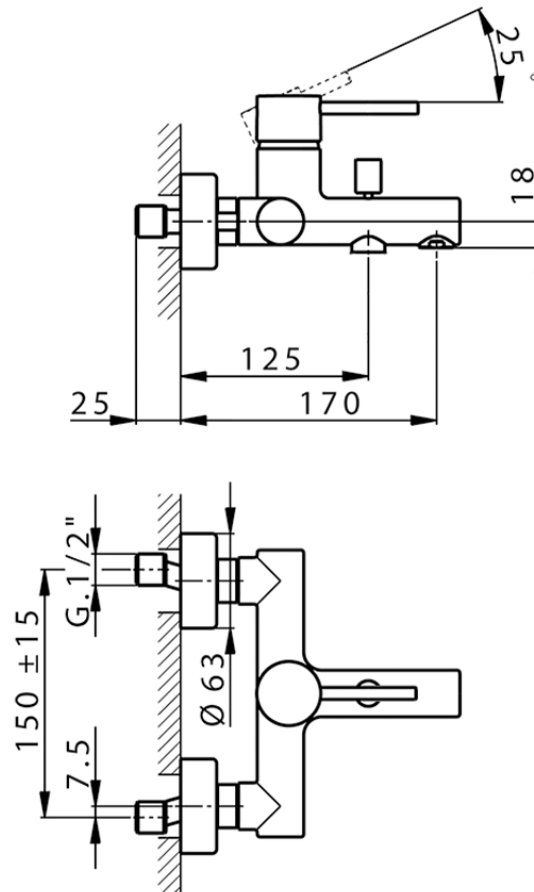

Bañera monomando NUOVA KIRUNA_K2000130

TV000130

<https://es.huberitalia.com/banera-monomando-nuova-kiruna-k2000130>

2026-06-15