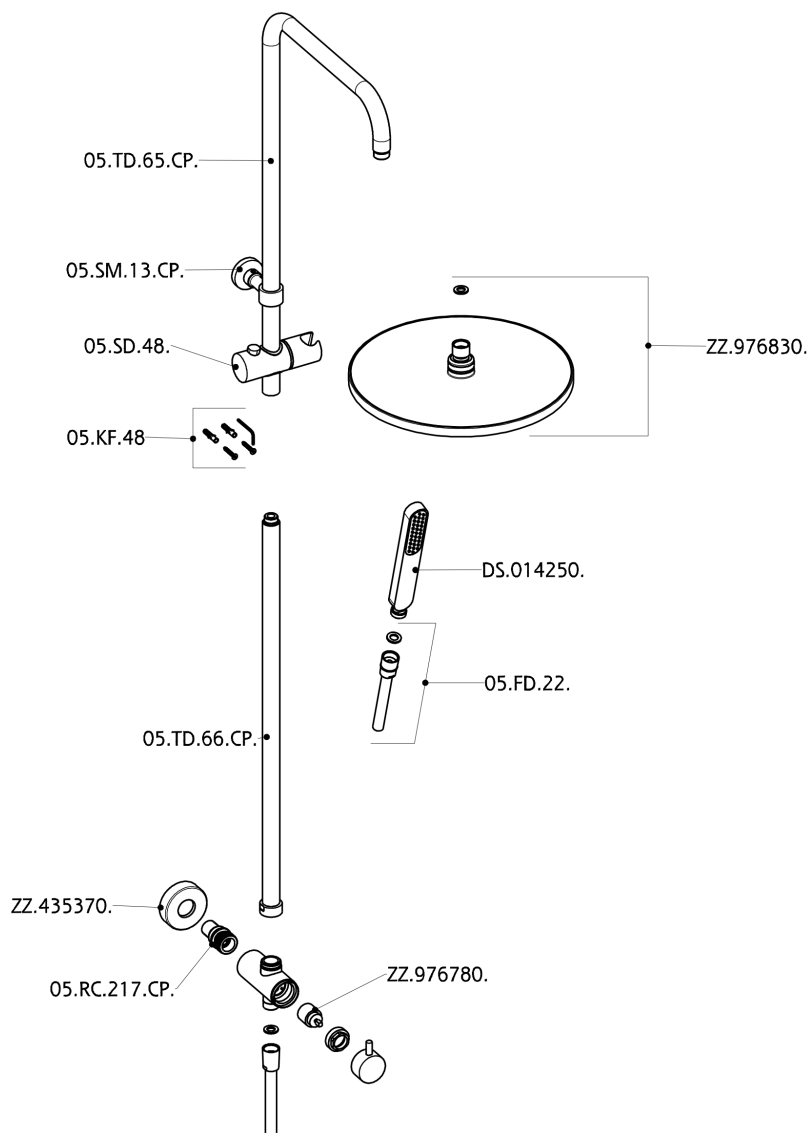

CombiShower with Diverter COLUMNS_SSV72010

SSV72010

<https://es.huberitalia.com/combishower-with-diverter-columns-ssv72010>

2024-11-21