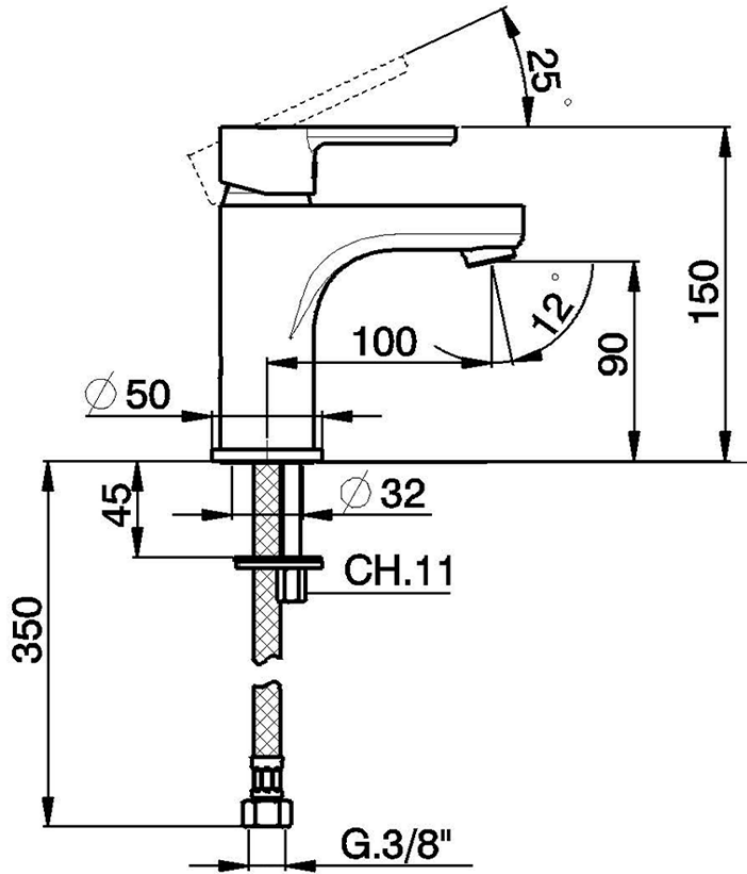

Lavabo monomando large EnergySave H2_H2000505

H2000505

<https://es.huberitalia.com/lavabo-monomando-large-energysave-h2-h2000505>

2024-11-21