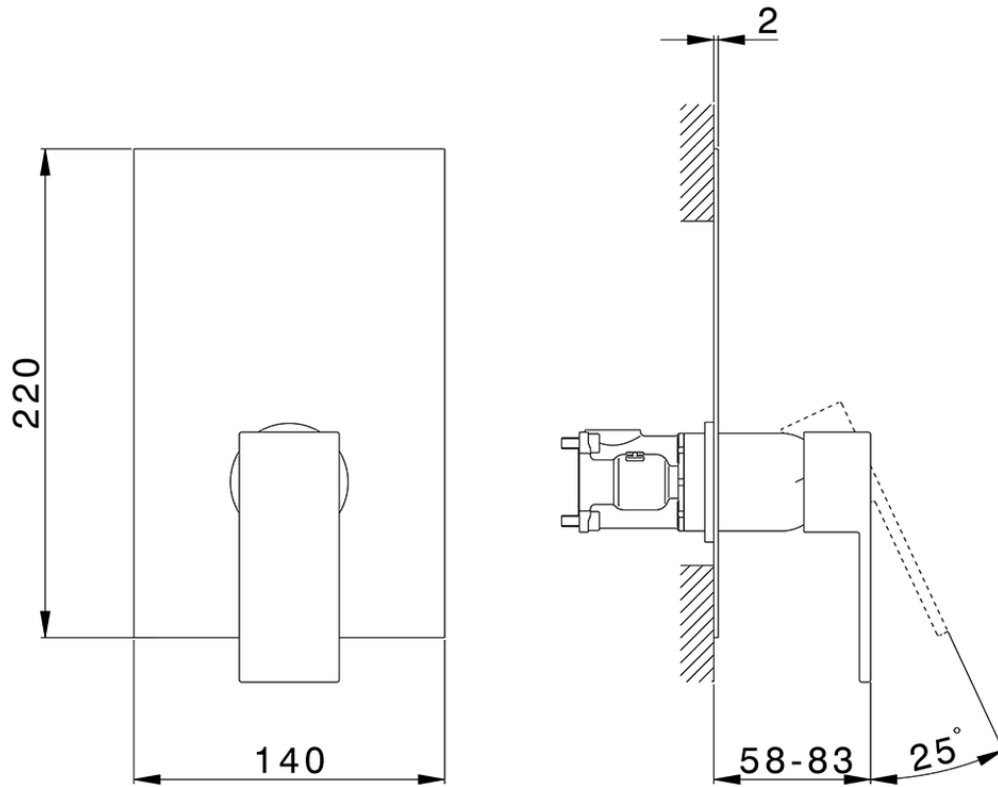

Conjunto Monomando para One-Box NUOVA EGO_NE0BM010

NE0BM010

<https://es.huberitalia.com/conjunto-monomando-para-one-box-nuova-ego-ne0bm010>

ZB00B031

<https://es.huberitalia.com/one-box-universal-para-empotrado-one-box-zb00b031>

ZB00B030

<https://es.huberitalia.com/one-box-universal-para-empotrado-one-box-zb00b030>

2026-06-13