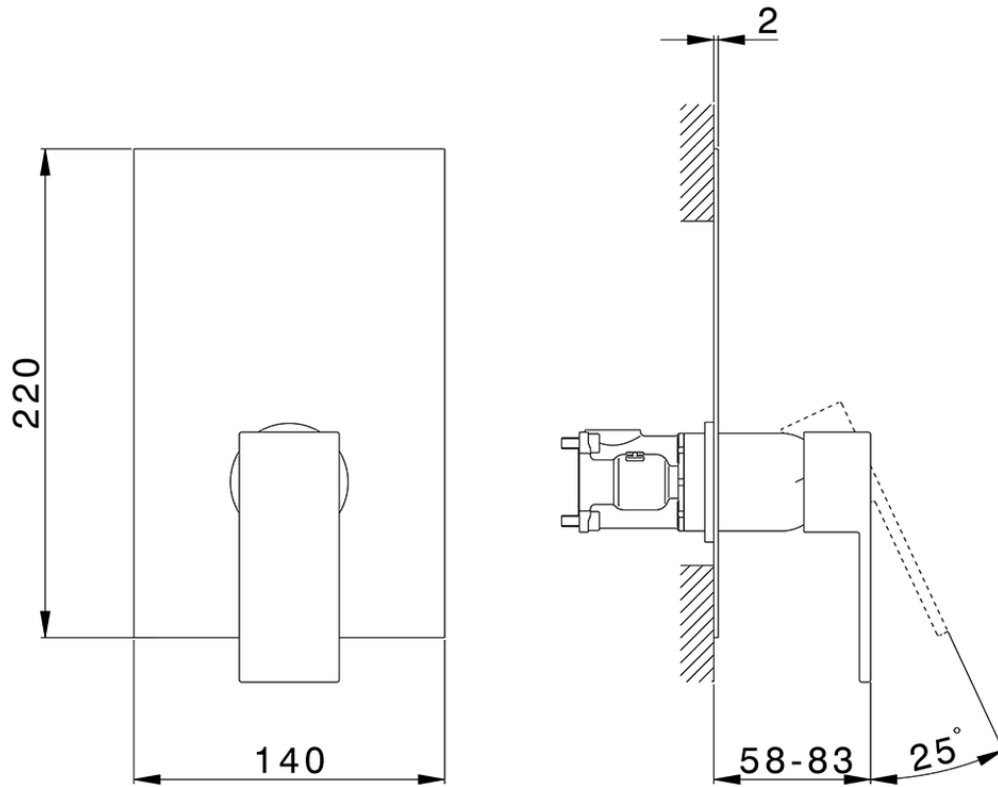

## Conjunto Monomando para One-Box NUOVA EGO\_NE0BM010

NE0BM010

<https://es.huberitalia.com/conjunto-monomando-para-one-box-nuova-ego-ne0bm010>

ZB00B031

<https://es.huberitalia.com/one-box-universal-para-empotrado-one-box-zb00b031>

ZB00B030

<https://es.huberitalia.com/one-box-universal-para-empotrado-one-box-zb00b030>

2026-04-10