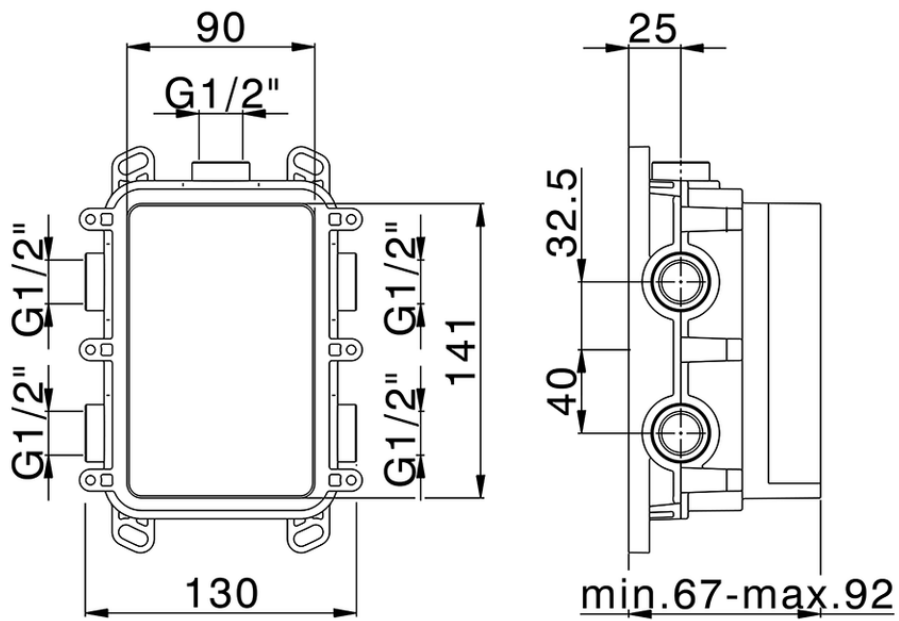

Conjunto Monomando para One-Box NUOVA EGO_NE0BM010

NE0BM010

<https://es.huberitalia.com/conjunto-monomando-para-one-box-nuova-ego-ne0bm010>

ZB00B031

<https://es.huberitalia.com/one-box-universal-para-empotrado-one-box-zb00b031>

ZB00B030

<https://es.huberitalia.com/one-box-universal-para-empotrado-one-box-zb00b030>

2026-06-10