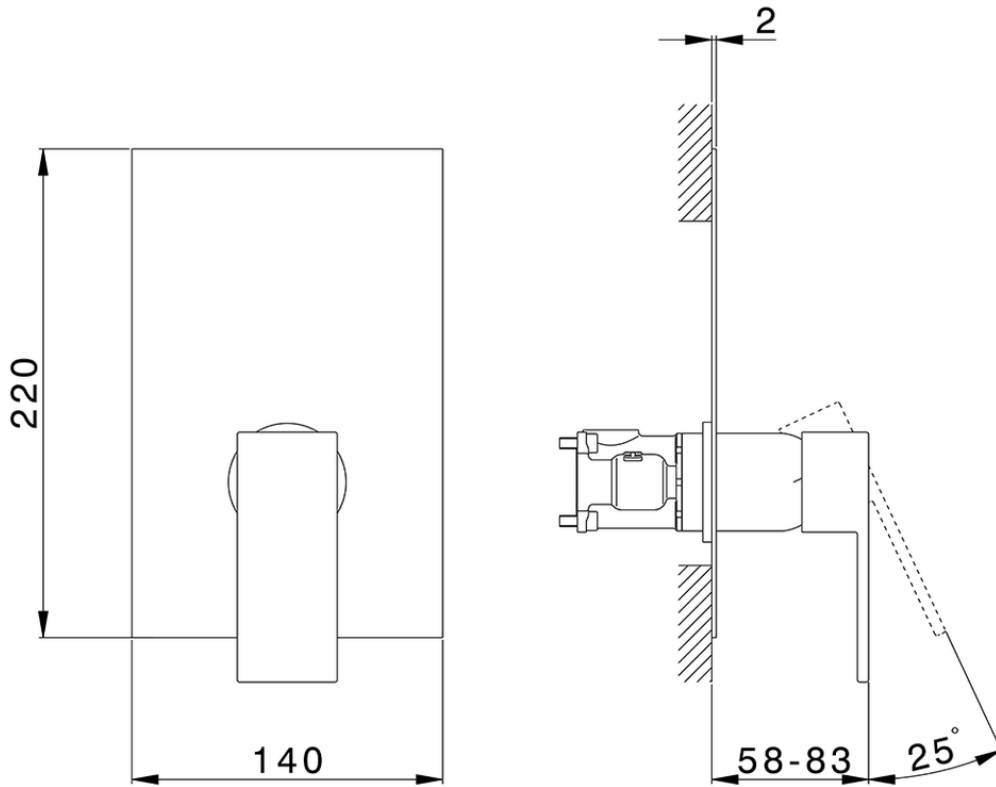

Conjunto Monomando para One-Box NUOVA EGO_NE0BM010

NE0BM010

<https://es.huberitalia.com/conjunto-monomando-para-one-box-nuova-ego-ne0bm010>

ZB00B031

<https://es.huberitalia.com/one-box-universal-para-empotrado-one-box-zb00b031>

ZB00B030

<https://es.huberitalia.com/one-box-universal-para-empotrado-one-box-zb00b030>

2026-06-10