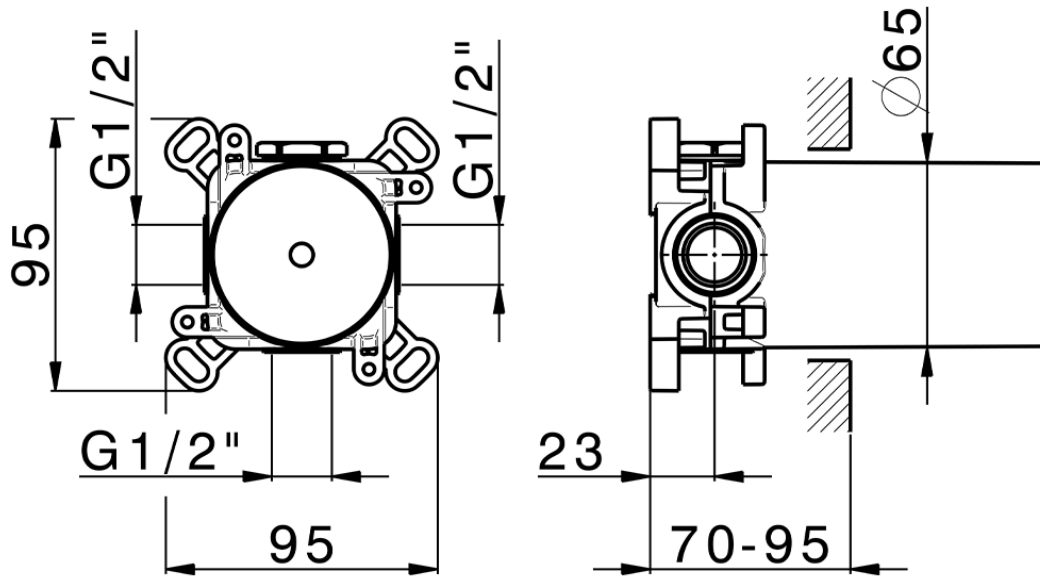

## Parte externa para Push&Shower individual PUSH&SHOWER\_PS0G6320

PS0G6320

<https://es.huberitalia.com/parte-externa-para-pushshower-individual-pushshower-ps0g6320>

ZBOG6000

<https://es.huberitalia.com/parte-empotrada-pushshower-empotrado-zb0g6000>