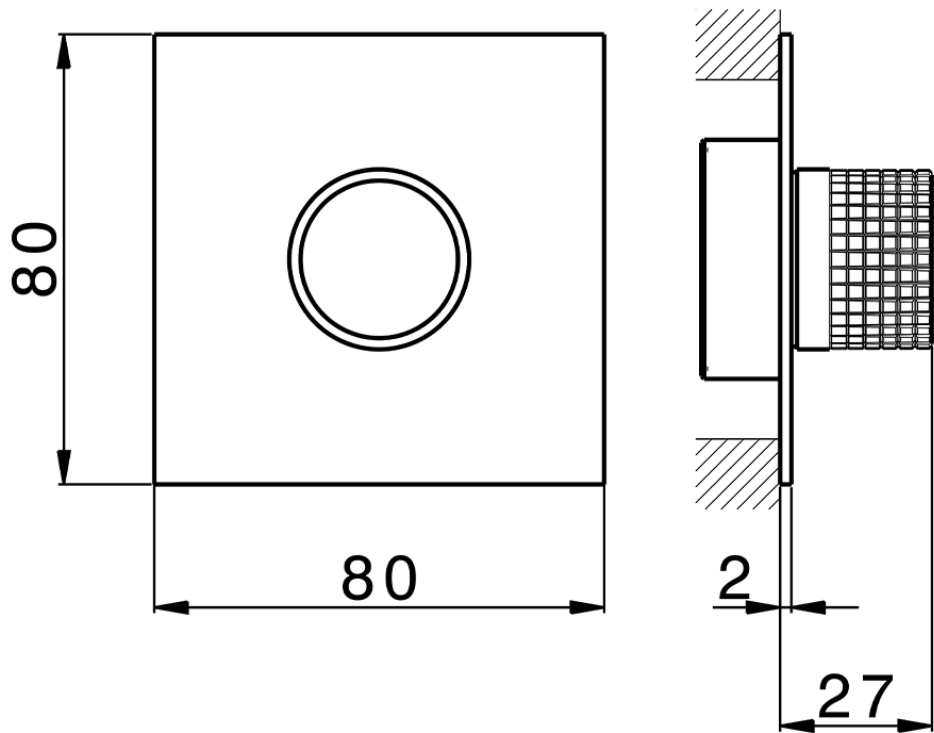

## Parte externa para Push&Shower individual PUSH&SHOWER\_PS0G6320

PS0G6320

<https://es.huberitalia.com/parte-externa-para-pushshower-individual-pushshower-ps0g6320>

ZBOG6000

<https://es.huberitalia.com/parte-empotrada-pushshower-empotrado-zb0g6000>