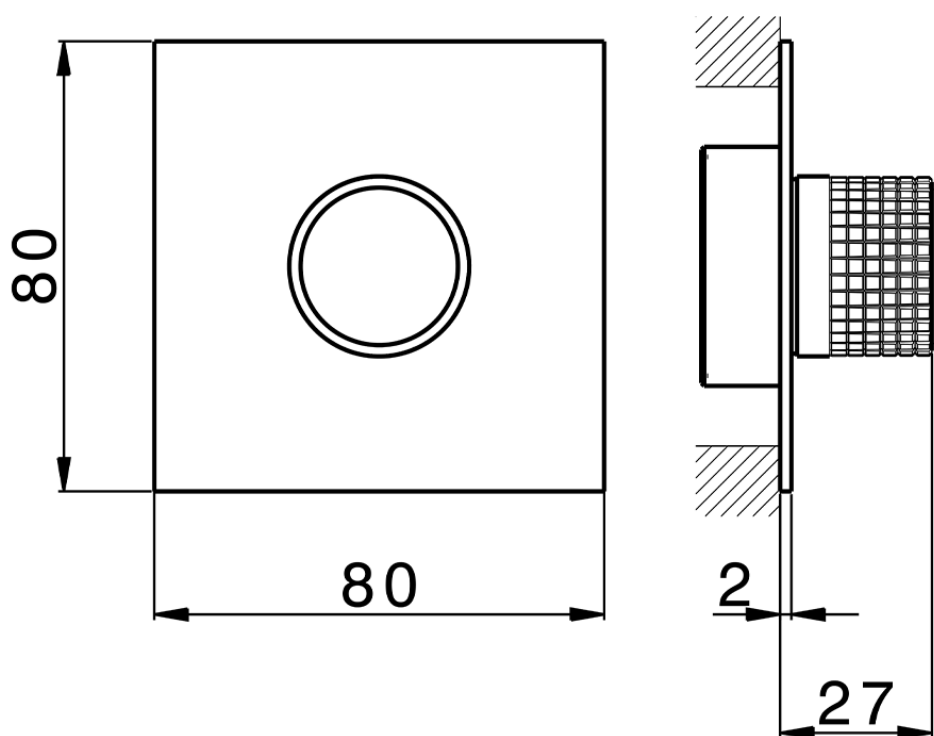

Parte externa para Push&Shower individual PUSH&SHOWER_PS0G6320

PS0G6320

<https://es.huberitalia.com/parte-externa-para-pushshower-individual-pushshower-ps0g6320>

ZB0G6000

<https://es.huberitalia.com/parte-empotrada-pushshower-empotrado-zb0g6000>