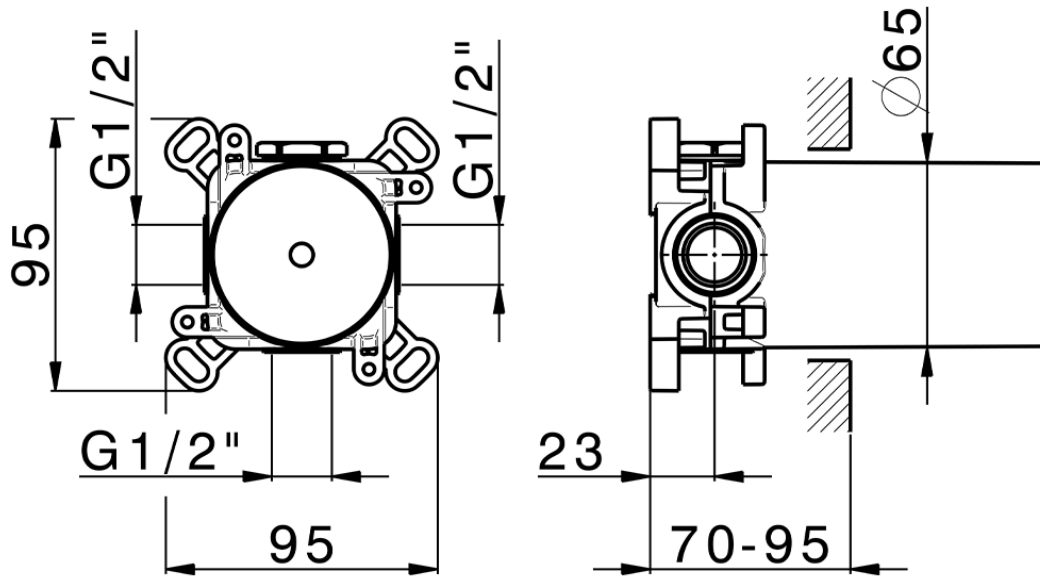

Parte externa para Push&Shower individual PUSH&SHOWER_PS0G6320

PS0G6320

<https://es.huberitalia.com/parte-externa-para-pushshower-individual-pushshower-ps0g6320>

ZB0G6000

<https://es.huberitalia.com/parte-empotrada-pushshower-empotrado-zb0g6000>