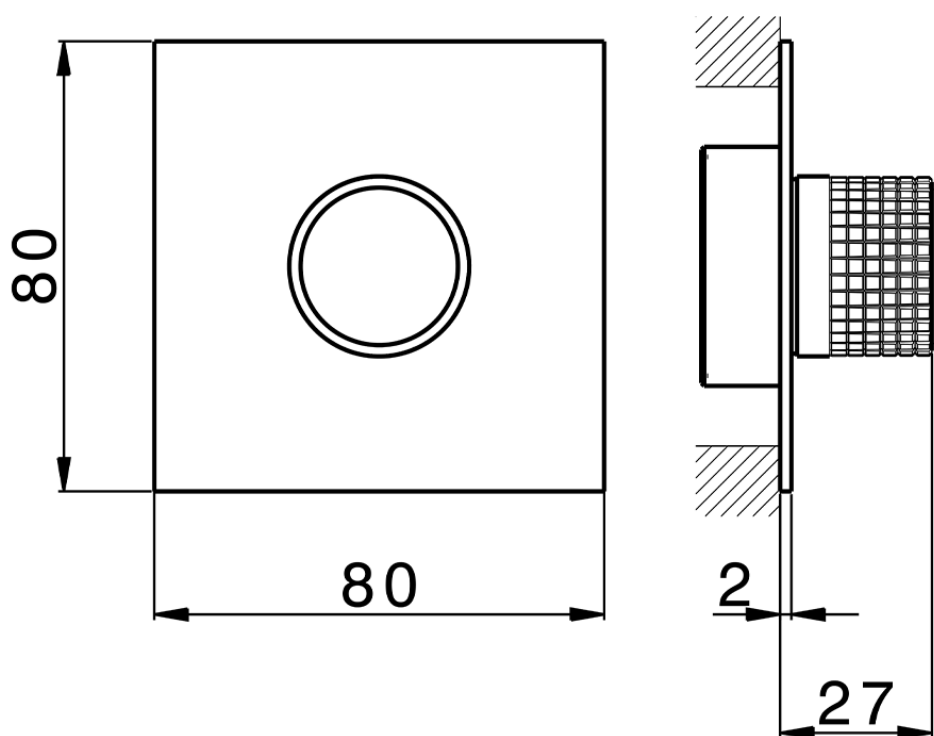

## Parte externa para Push&Shower individual PUSH&SHOWER\_PS0G6320

PS0G6320

<https://es.huberitalia.com/parte-externa-para-pushshower-individual-pushshower-ps0g6320>

ZBOG6000

<https://es.huberitalia.com/parte-empotrada-pushshower-empotrado-zb0g6000>