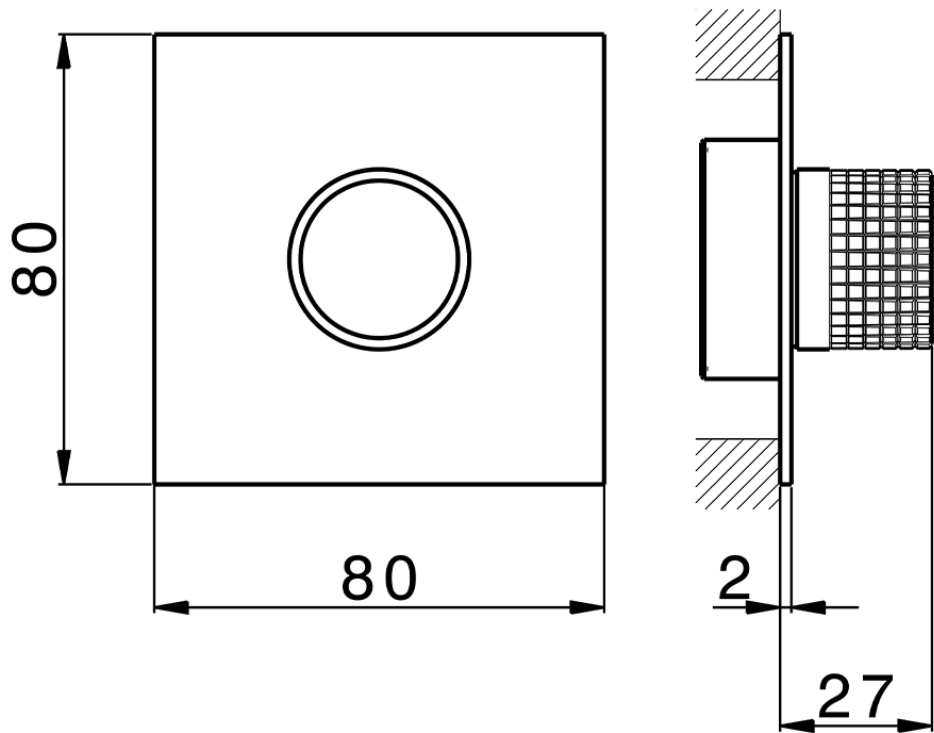

Parte externa para Push&Shower individual PUSH&SHOWER_PS0G6320

PS0G6320

<https://es.huberitalia.com/parte-externa-para-pushshower-individual-pushshower-ps0g6320>

ZB0G6000

<https://es.huberitalia.com/parte-empotrada-pushshower-empotrado-zb0g6000>