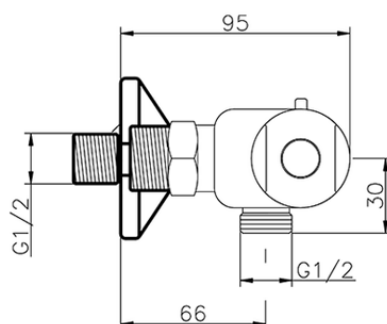

Ducha termostática CLINIC&TECHNICAL_109P.01H.

109P.01H.

<https://es.huberitalia.com/ducha-termostatica-clinicttechnical-109p-01h>

2026-05-20