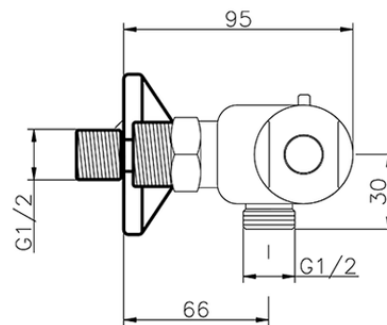

Ducha termostática CLINIC&TECHNICAL_109P.01H.

109P.01H.

<https://es.huberitalia.com/ducha-termostatica-clinicttechnical-109p-01h>

2026-04-30