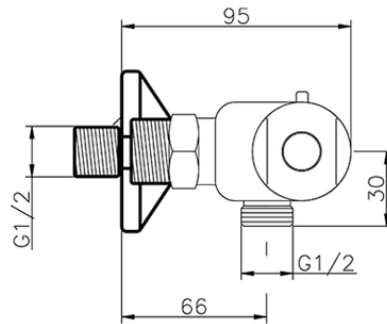

## Ducha termostática CLINIC&TECHNICAL\_109P.01H.

109P.01H.

<https://es.huberitalia.com/ducha-termostatica-clinicttechnical-109p-01h>

2026-03-22