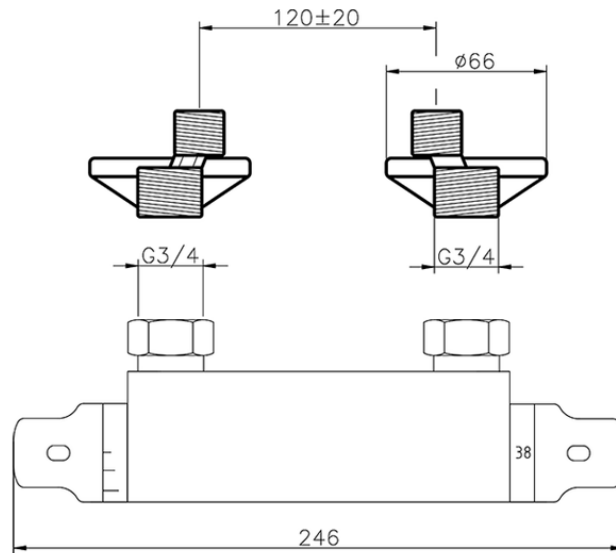

Ducha termostática CLINIC&TECHNICAL_109P.01H.

109P.01H.

<https://es.huberitalia.com/ducha-termostatica-clinicttechnical-109p-01h>

2026-04-30