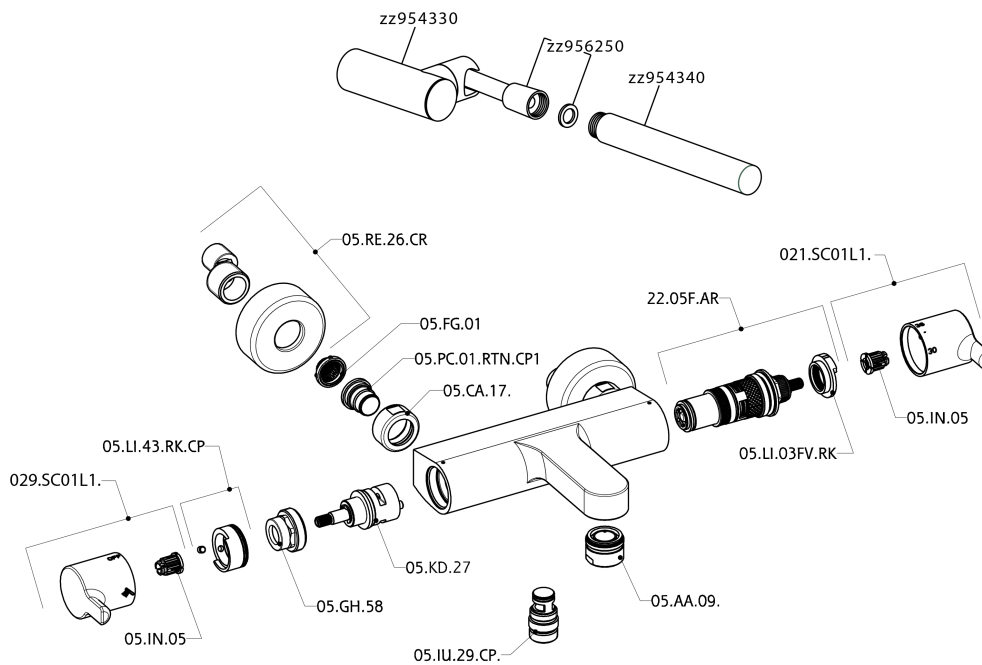

Bañera termostática con duplex H2_H2D21010

H2D21010

<https://es.huberitalia.com/banera-termostatica-con-duplex-h2-h2d21010>

2026-04-29