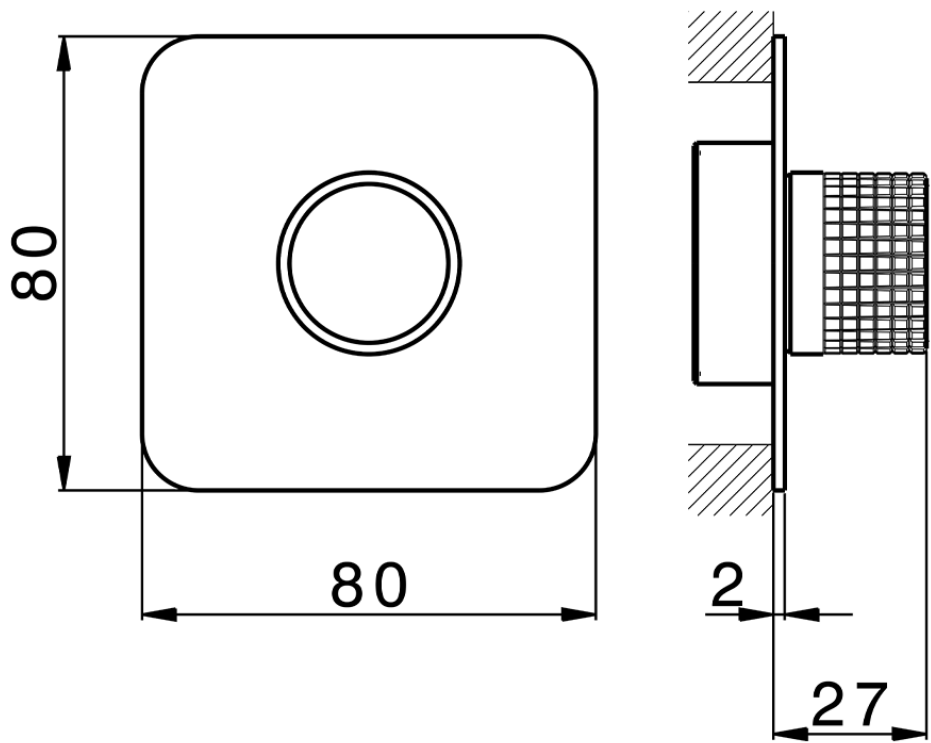

Parte externa para Push&Shower individual PUSH&SHOWER_PS0G6220

PS0G6220

<https://es.huberitalia.com/parte-externa-para-pushshower-individual-pushshower-ps0g6220>

2026-06-15