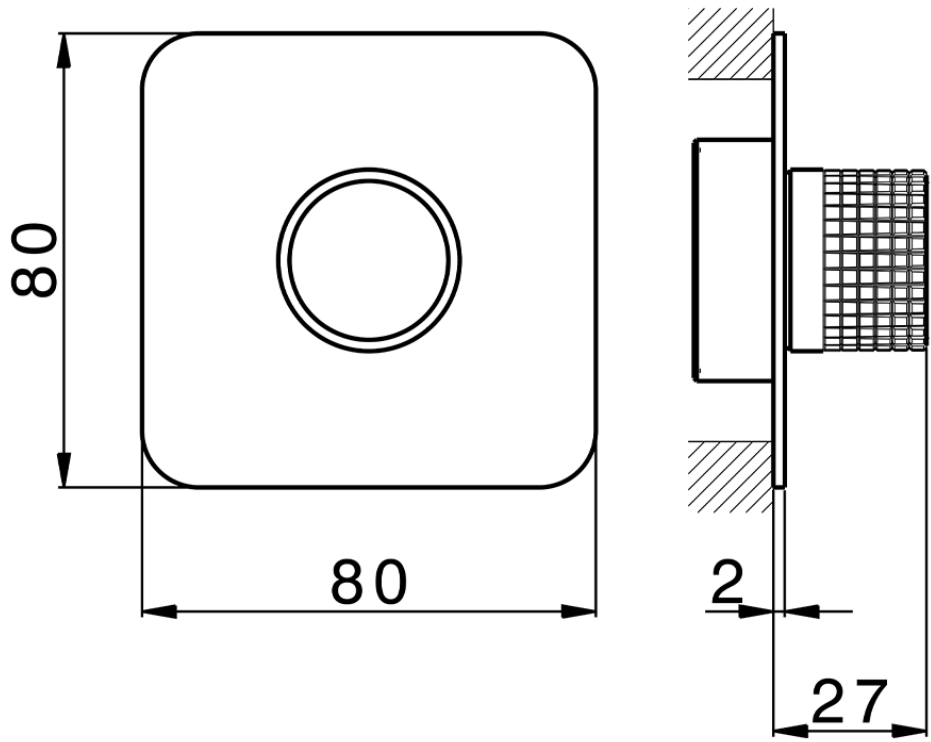

Parte externa para Push&Shower individual PUSH&SHOWER_PS0G6220

PS0G6220

<https://es.huberitalia.com/parte-externa-para-pushshower-individual-pushshower-ps0g6220>

2026-06-10