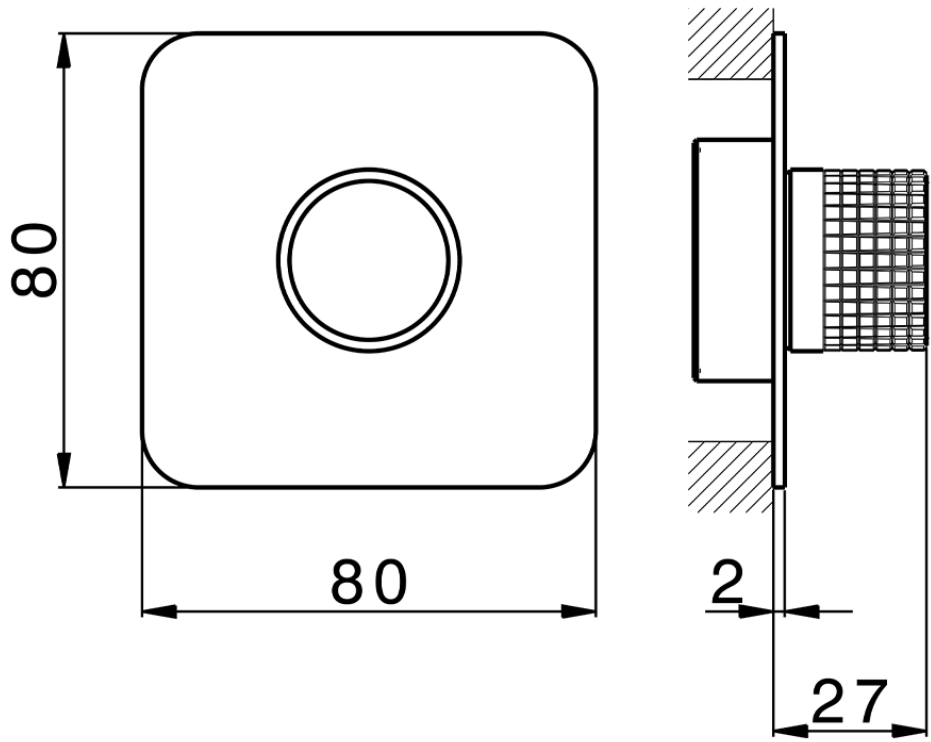

## Parte externa para Push&Shower individual PUSH&SHOWER\_PS0G6220

PS0G6220

<https://es.huberitalia.com/parte-externa-para-pushshower-individual-pushshower-ps0g6220>

2026-05-20