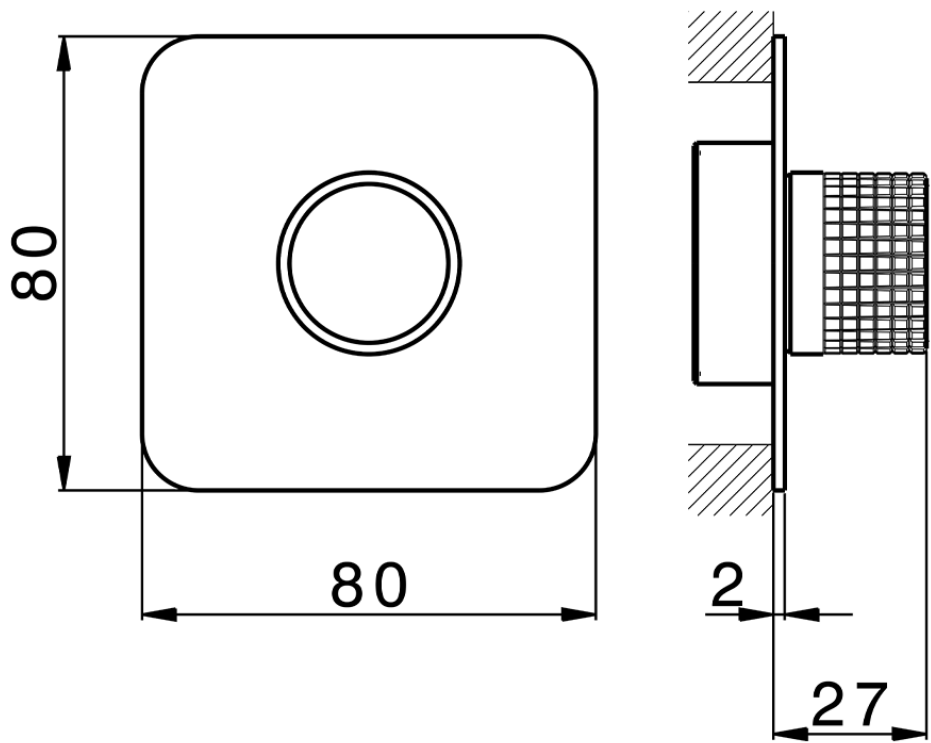

## Parte externa para Push&Shower individual PUSH&SHOWER\_PS0G6220

PS0G6220

<https://es.huberitalia.com/parte-externa-para-pushshower-individual-pushshower-ps0g6220>

2026-06-13