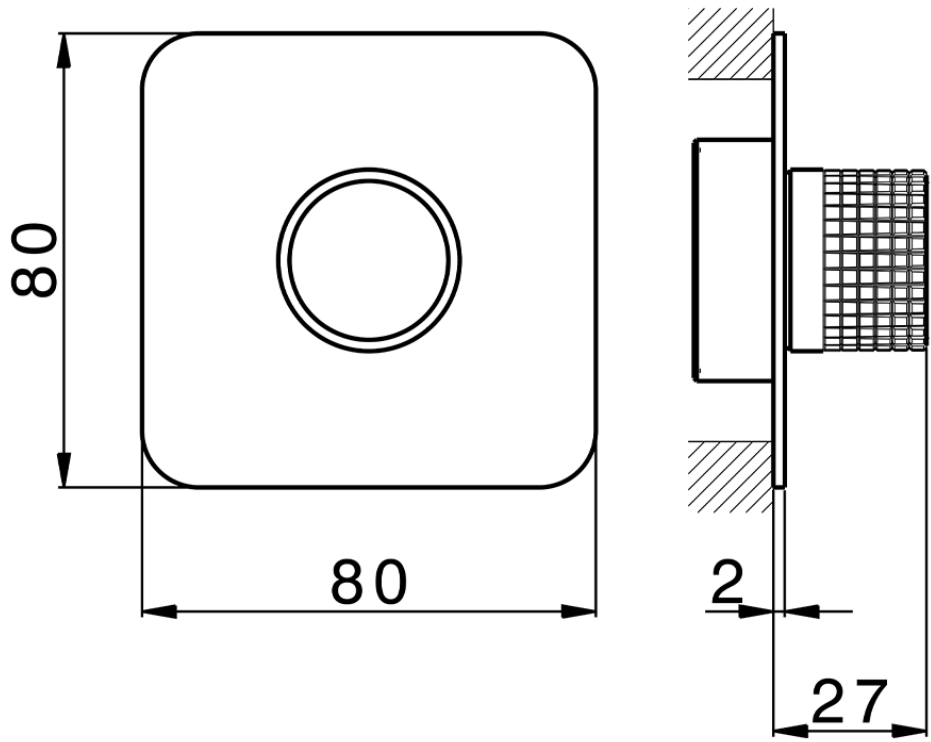

## Parte externa para Push&Shower individual PUSH&SHOWER\_PS0G6220

PS0G6220

<https://es.huberitalia.com/parte-externa-para-pushshower-individual-pushshower-ps0g6220>

2026-06-10