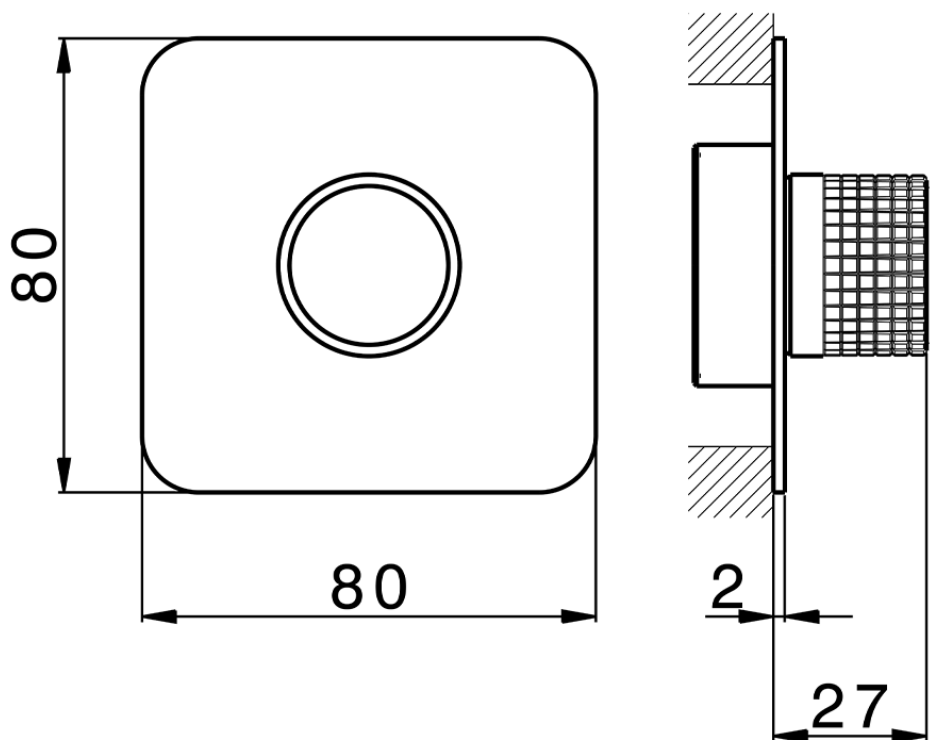

Parte externa para Push&Shower individual PUSH&SHOWER_PS0G6220

PS0G6220

<https://es.huberitalia.com/parte-externa-para-pushshower-individual-pushshower-ps0g6220>

2026-06-30