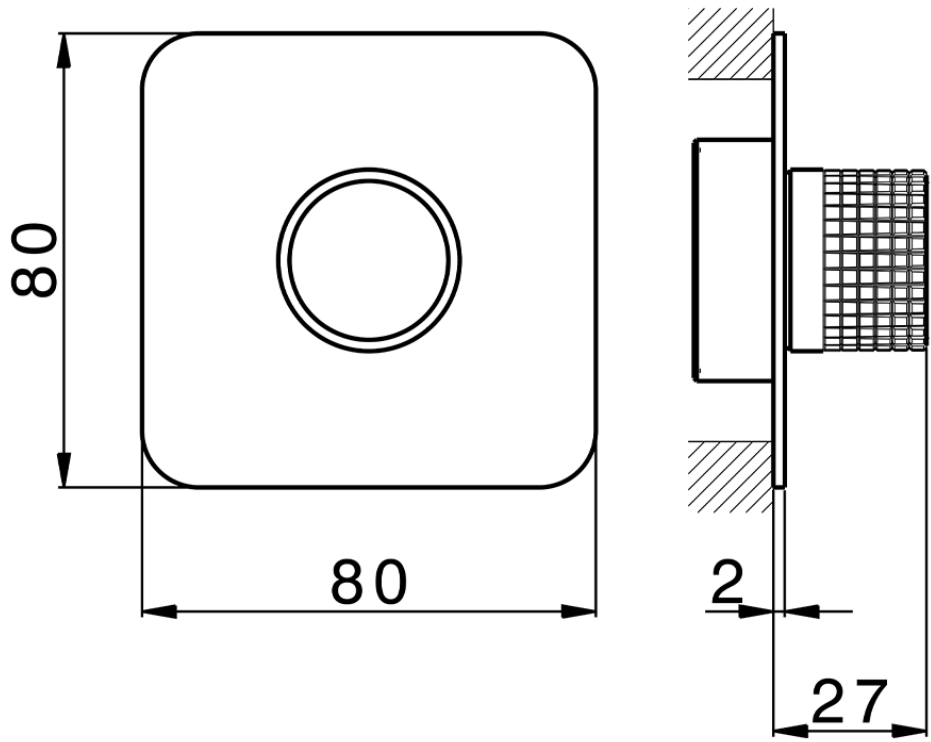

Parte externa para Push&Shower individual PUSH&SHOWER_PS0G6220

PS0G6220

<https://es.huberitalia.com/parte-externa-para-pushshower-individual-pushshower-ps0g6220>

2026-06-13