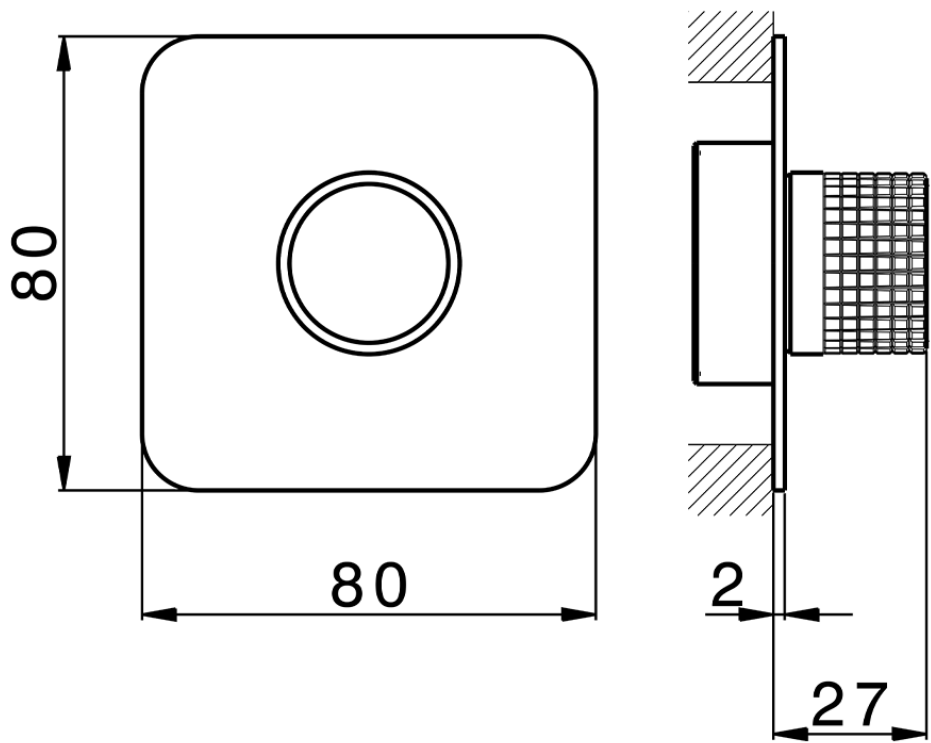

Parte externa para Push&Shower individual PUSH&SHOWER_PS0G6220

PS0G6220

<https://es.huberitalia.com/parte-externa-para-pushshower-individual-pushshower-ps0g6220>

2026-05-20