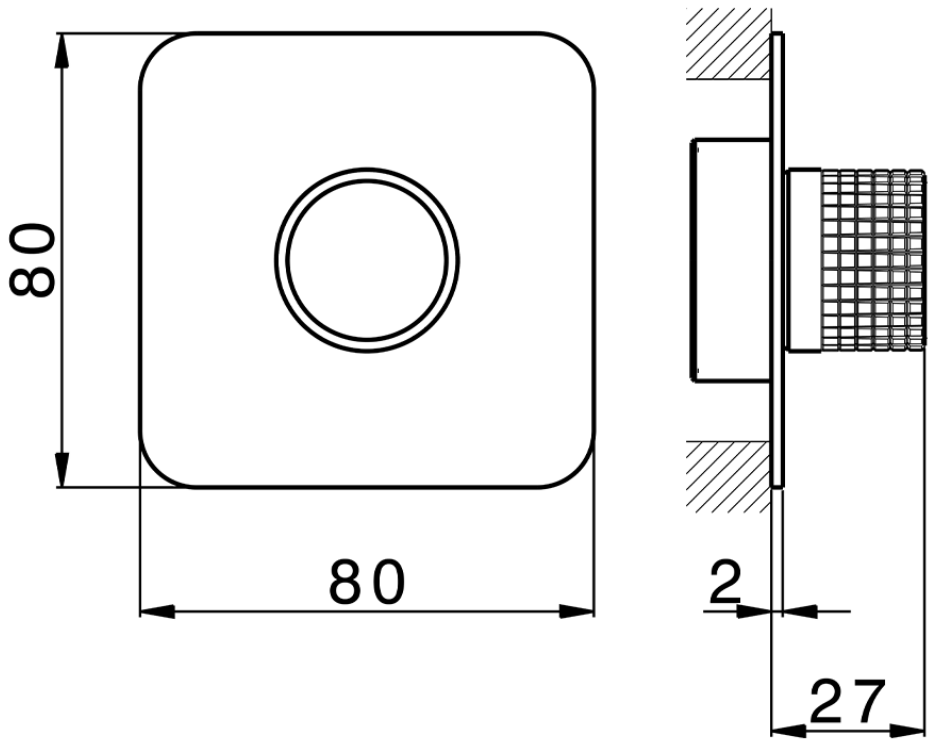

Parte externa para Push&Shower individual PUSH&SHOWER_PS0G6220

PS0G6220

<https://es.huberitalia.com/parte-externa-para-pushshower-individual-pushshower-ps0g6220>

2026-04-29