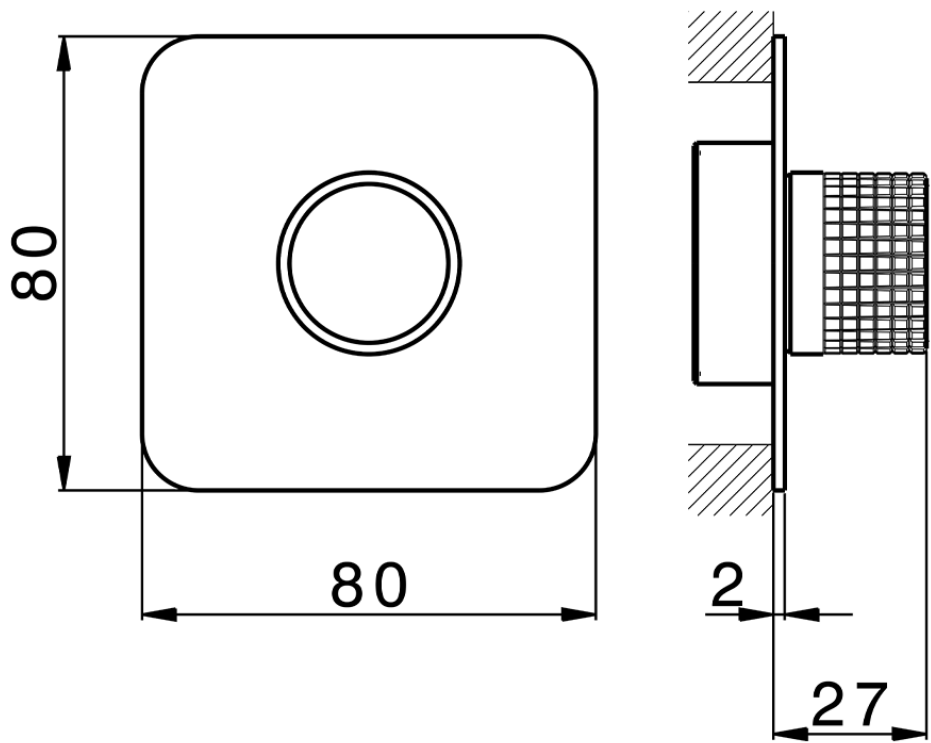

Parte externa para Push&Shower individual PUSH&SHOWER_PS0G6220

PS0G6220

<https://es.huberitalia.com/parte-externa-para-pushshower-individual-pushshower-ps0g6220>

2026-04-30