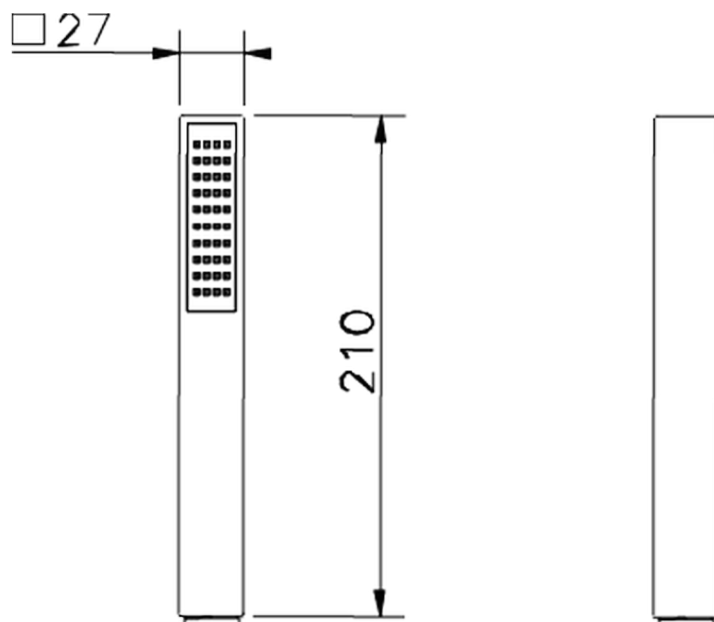

Duchita Ego ABS SHOWER_SS014400

SS014400

<https://es.huberitalia.com/duchita-ego-abs-shower-ss014400>

2025-01-31