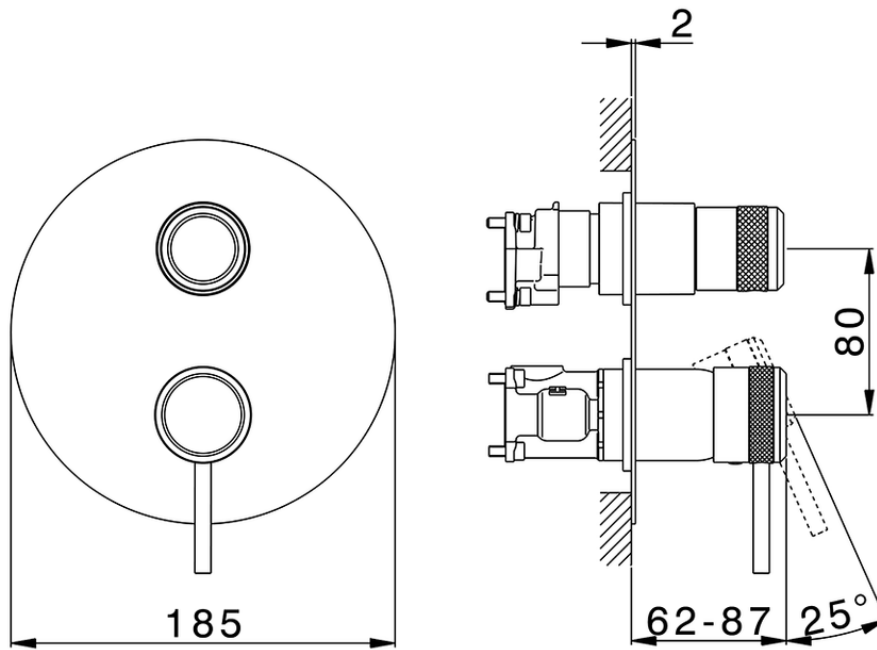

Conjunto Monomando para One-Box ONE BOX_CR0BM030

CR0BM030

<https://es.huberitalia.com/conjunto-monomando-para-one-box-one-box-cr0bm030>

ZB00B031

<https://es.huberitalia.com/one-box-universal-para-empotrado-one-box-zb00b031>

ZB00B030

<https://es.huberitalia.com/one-box-universal-para-empotrado-one-box-zb00b030>

2026-06-15