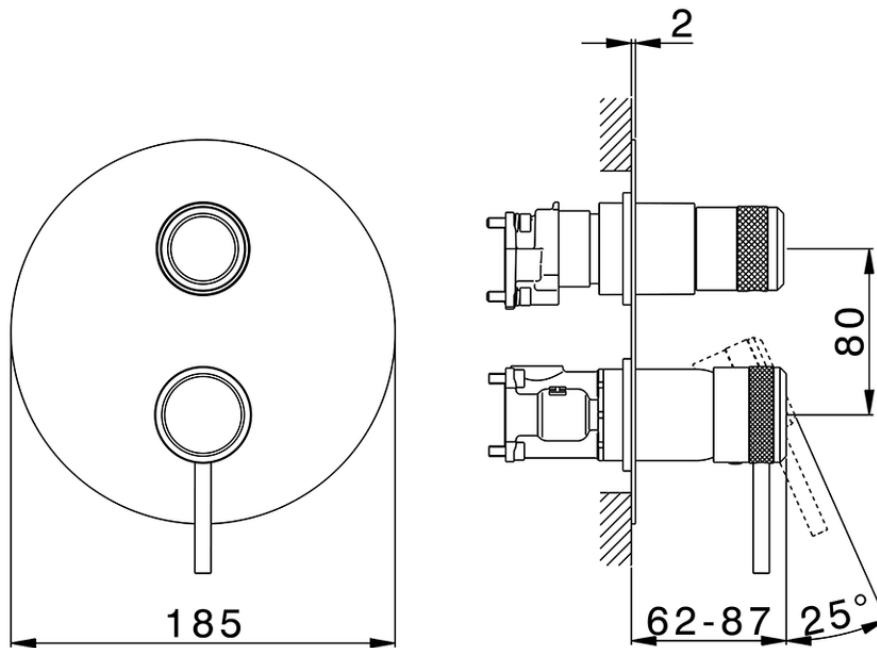

Conjunto Monomando para One-Box ONE BOX_CR0BM030

CR0BM030

<https://es.huberitalia.com/conjunto-monomando-para-one-box-one-box-cr0bm030>

ZB00B031

<https://es.huberitalia.com/one-box-universal-para-empotrado-one-box-zb00b031>

ZB00B030

<https://es.huberitalia.com/one-box-universal-para-empotrado-one-box-zb00b030>

2026-06-30