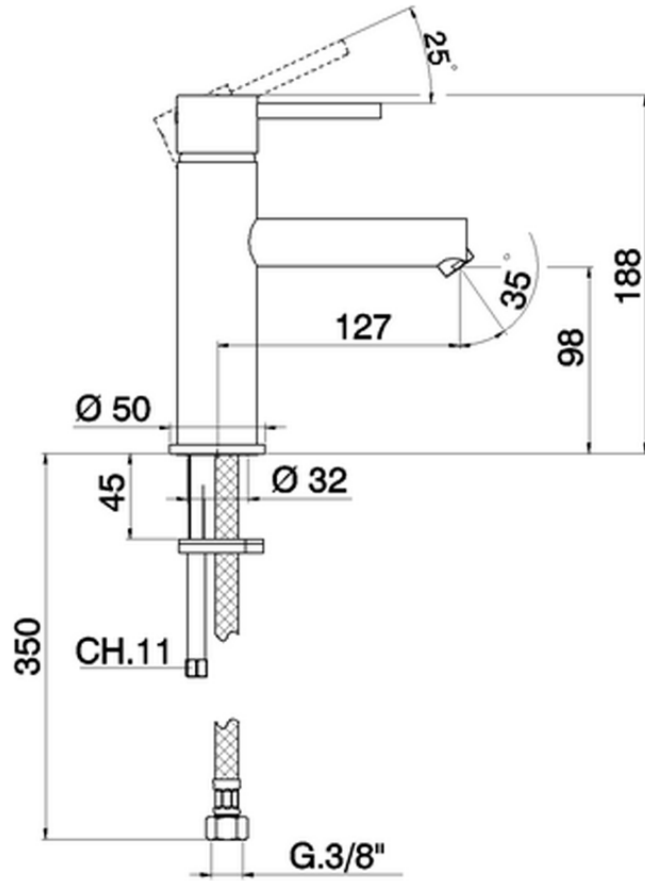

## Bidé monomando large TRATTO EVO\_TV000600

TV000600

<https://es.huberitalia.com/bide-monomando-large-tratto-evo-tv000600>

2024-11-23