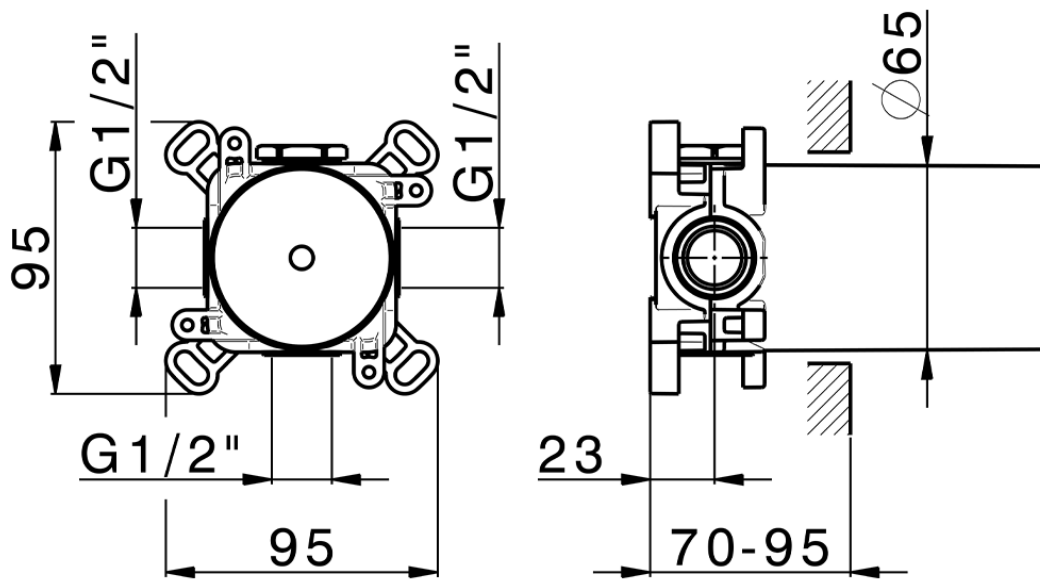

Parte externa para Push&Shower individual PUSH&SHOWER_PS0G6220

PS0G6220

<https://es.huberitalia.com/parte-externa-para-pushshower-individual-pushshower-ps0g6220>

ZBOG6000

<https://es.huberitalia.com/parte-empotrada-pushshower-empotrado-zb0g6000>