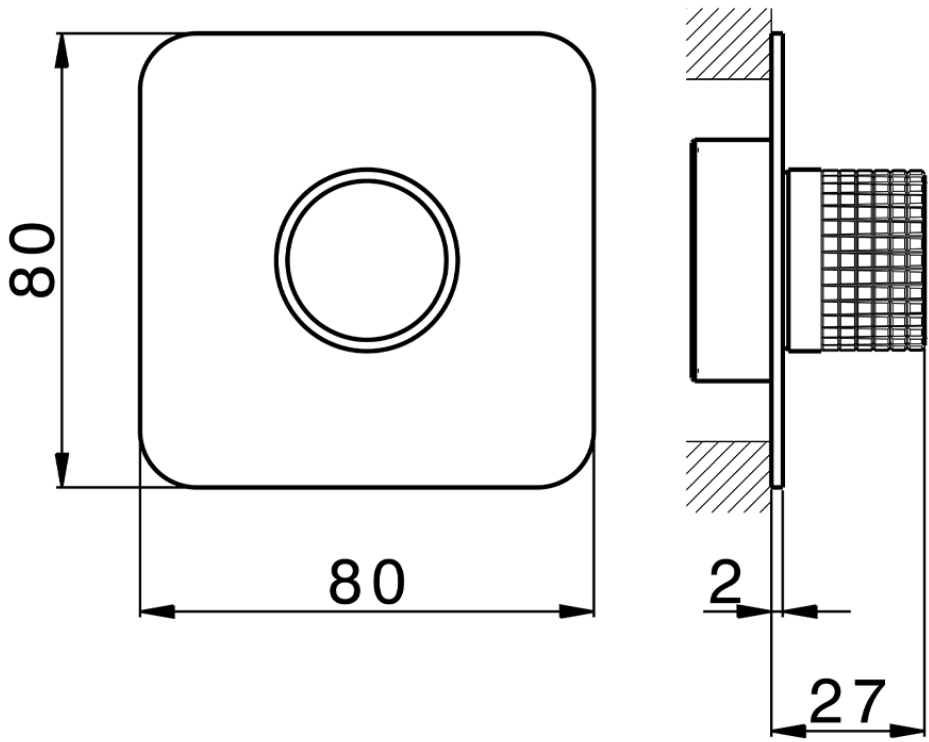

Parte externa para Push&Shower individual PUSH&SHOWER_PS0G6220

PS0G6220

<https://es.huberitalia.com/parte-externa-para-pushshower-individual-pushshower-ps0g6220>

ZBOG6000

<https://es.huberitalia.com/parte-empotrada-pushshower-empotrado-zb0g6000>