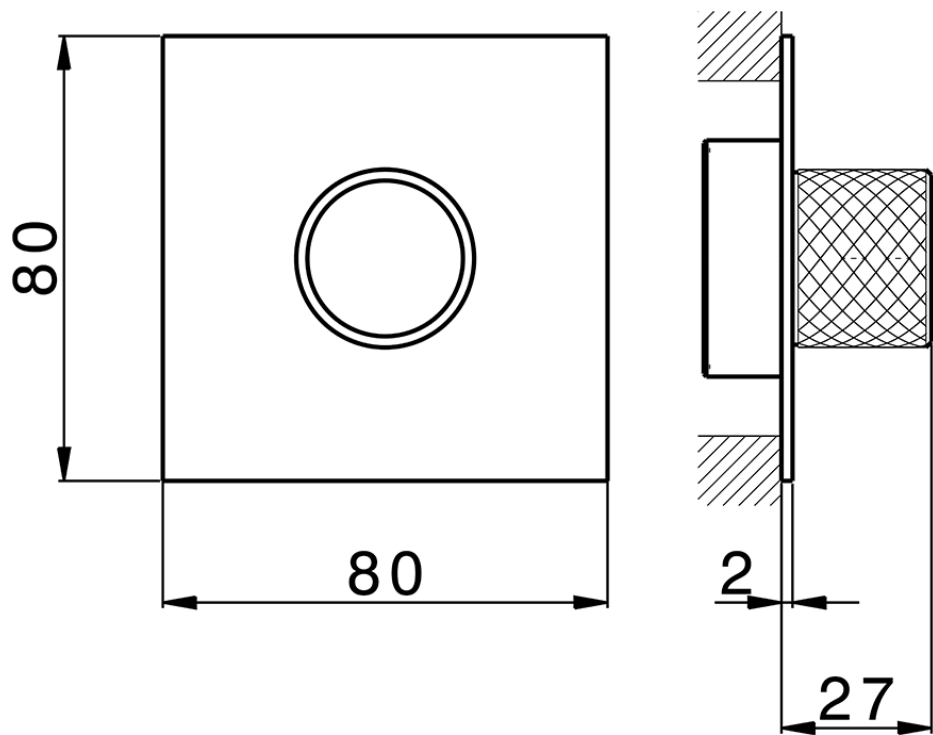

## Parte externa para Push&Shower individual PUSH&SHOWER\_PS0G6310

PS0G6310

<https://es.huberitalia.com/parte-externa-para-pushshower-individual-pushshower-ps0g6310>

2026-05-20