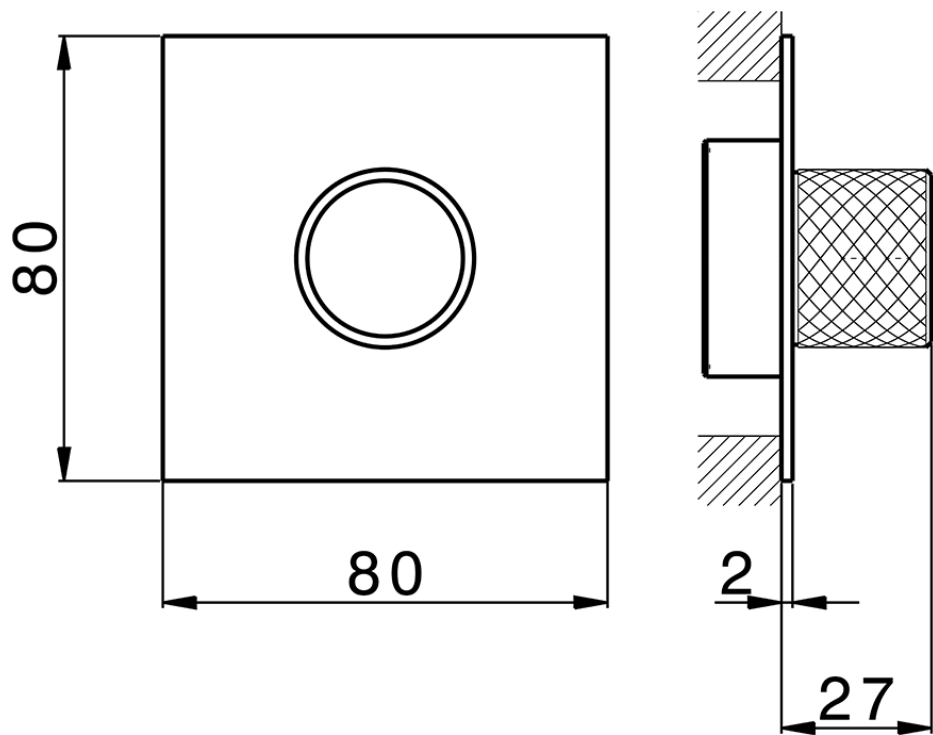

## Parte externa para Push&Shower individual PUSH&SHOWER\_PS0G6310

PS0G6310

<https://es.huberitalia.com/parte-externa-para-pushshower-individual-pushshower-ps0g6310>

2026-04-29