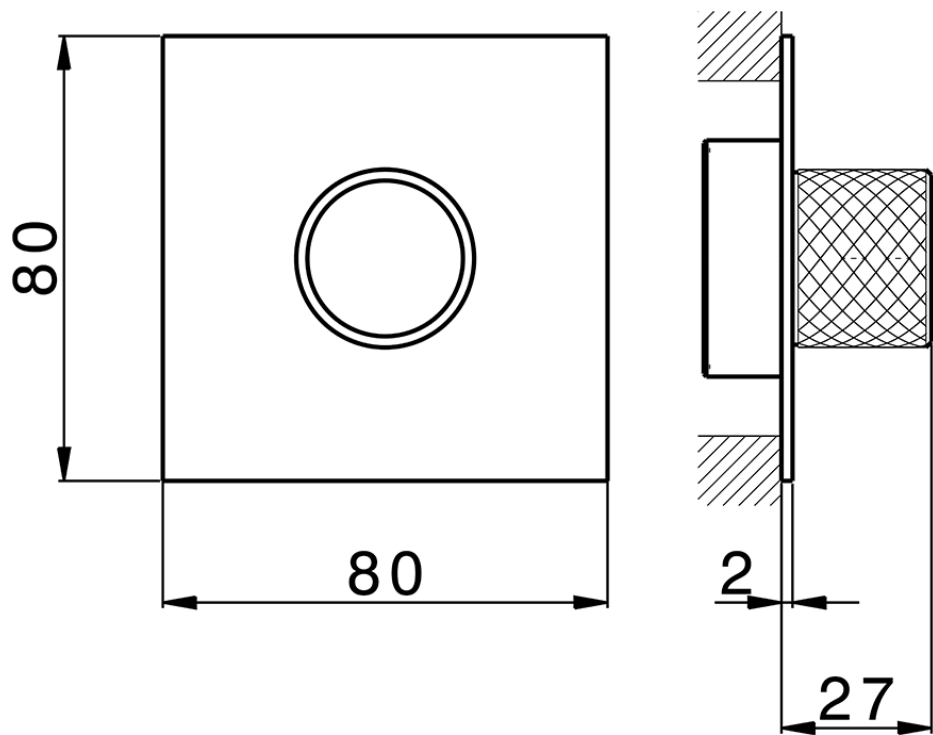

Parte externa para Push&Shower individual PUSH&SHOWER_PS0G6310

PS0G6310

<https://es.huberitalia.com/parte-externa-para-pushshower-individual-pushshower-ps0g6310>

2026-06-10