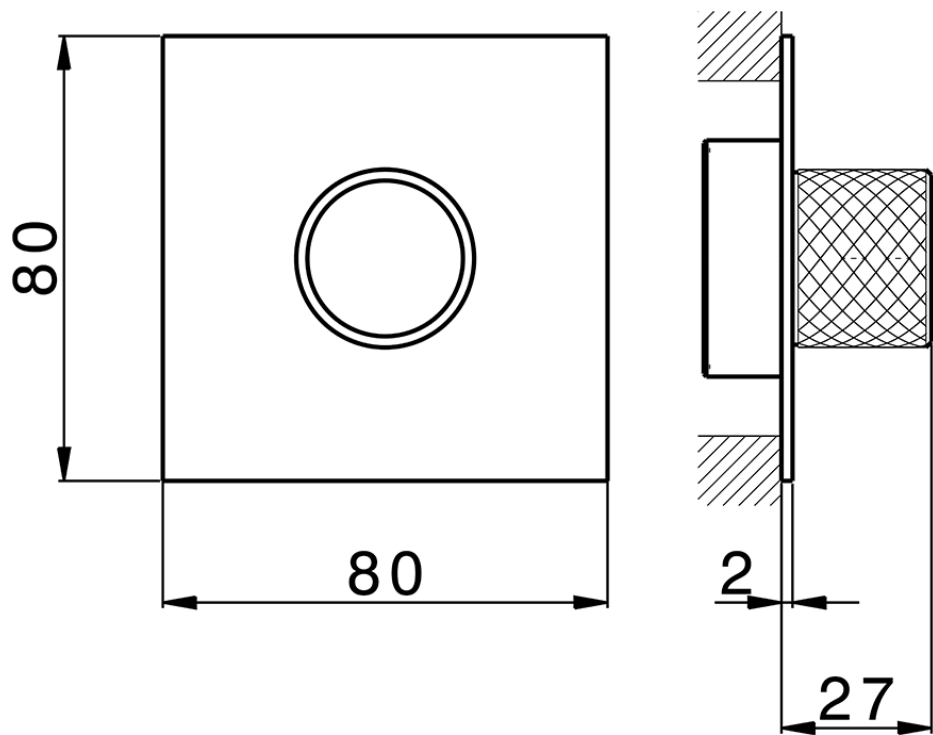

Parte externa para Push&Shower individual PUSH&SHOWER_PS0G6310

PS0G6310

<https://es.huberitalia.com/parte-externa-para-pushshower-individual-pushshower-ps0g6310>

2026-04-30