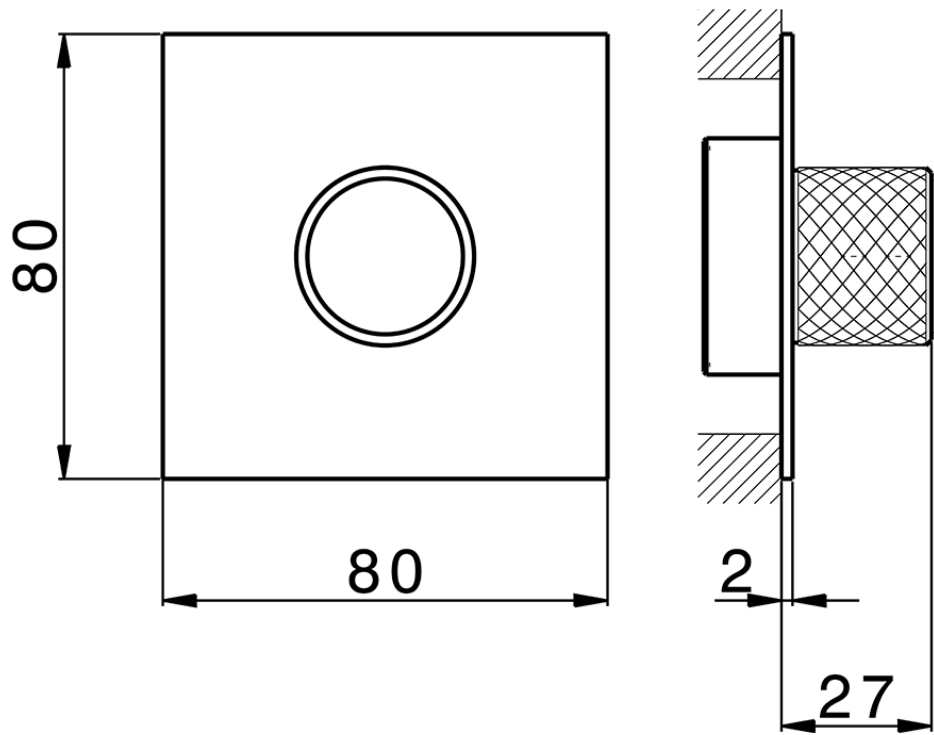

Parte externa para Push&Shower individual PUSH&SHOWER_PS0G6310

PS0G6310

<https://es.huberitalia.com/parte-externa-para-pushshower-individual-pushshower-ps0g6310>

2026-06-15