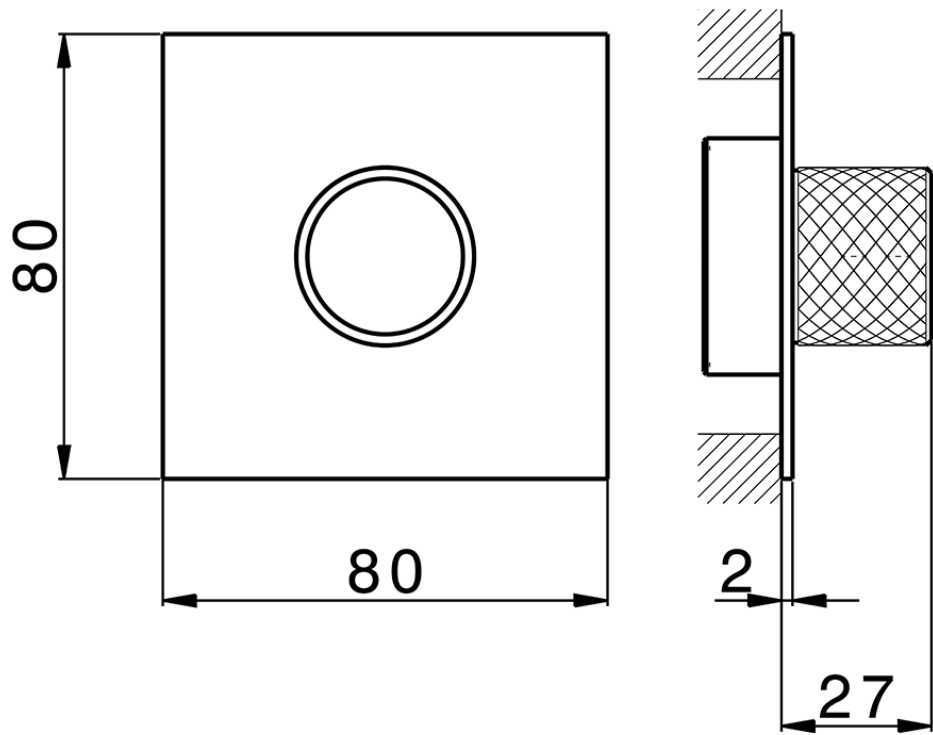

Parte externa para Push&Shower individual PUSH&SHOWER_PS0G6310

PS0G6310

<https://es.huberitalia.com/parte-externa-para-pushshower-individual-pushshower-ps0g6310>

2026-06-13