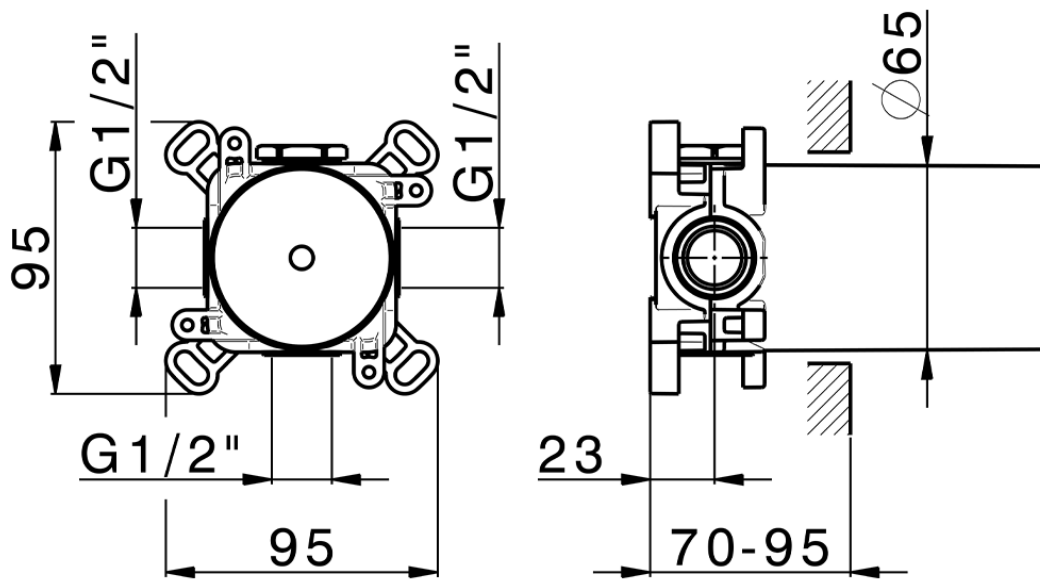

Parte externa para Push&Shower individual PUSH&SHOWER_PS0G6110

PS0G6110

<https://es.huberitalia.com/parte-externa-para-pushshower-individual-pushshower-ps0g6110>

ZB0G6000

<https://es.huberitalia.com/parte-empotrada-pushshower-empotrado-zb0g6000>