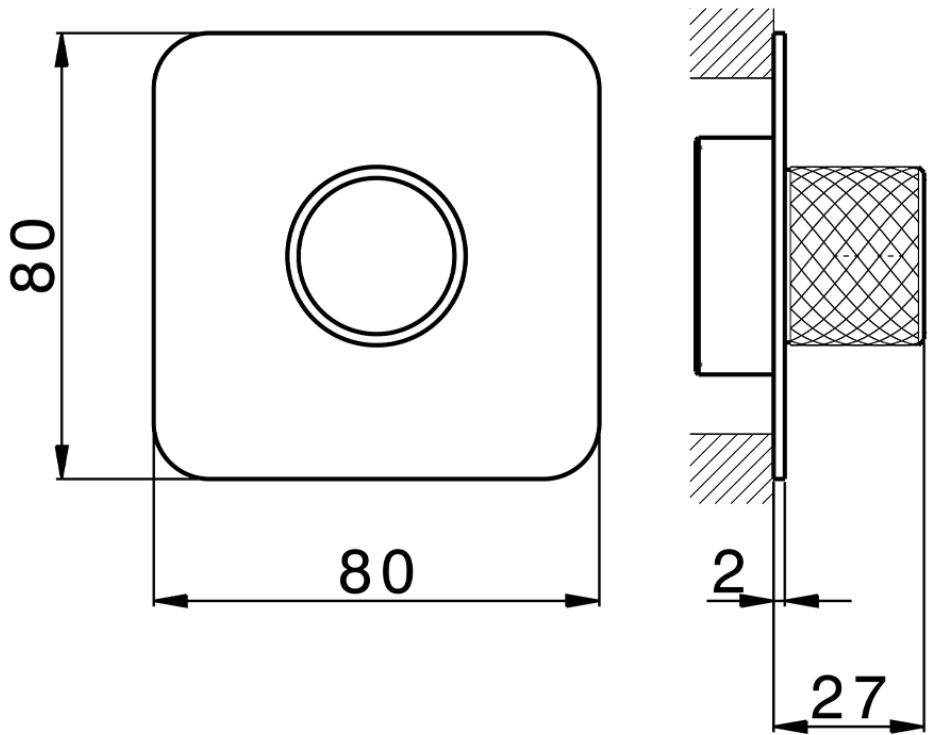

Parte externa para Push&Shower individual PUSH&SHOWER_PS0G6210

PS0G6210

<https://es.huberitalia.com/parte-externa-para-pushshower-individual-pushshower-ps0g6210>

ZBOG6000

<https://es.huberitalia.com/parte-empotrada-pushshower-empotrado-zb0g6000>