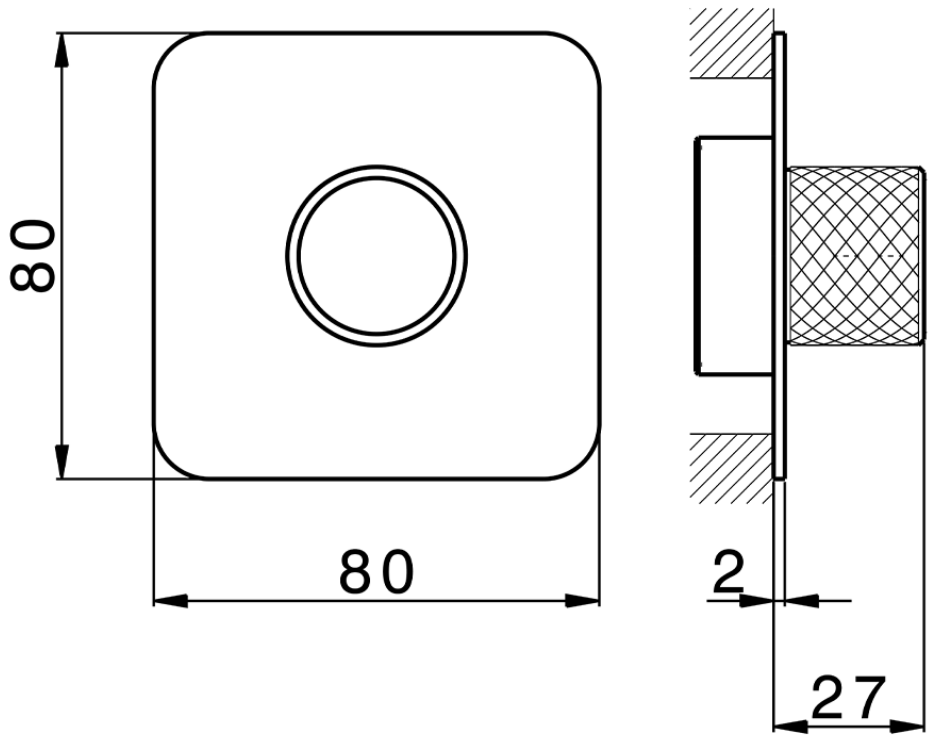

## Parte externa para Push&Shower individual PUSH&SHOWER\_PS0G6210

PS0G6210

<https://es.huberitalia.com/parte-externa-para-pushshower-individual-pushshower-ps0g6210>

ZBOG6000

<https://es.huberitalia.com/parte-empotrada-pushshower-empotrado-zb0g6000>