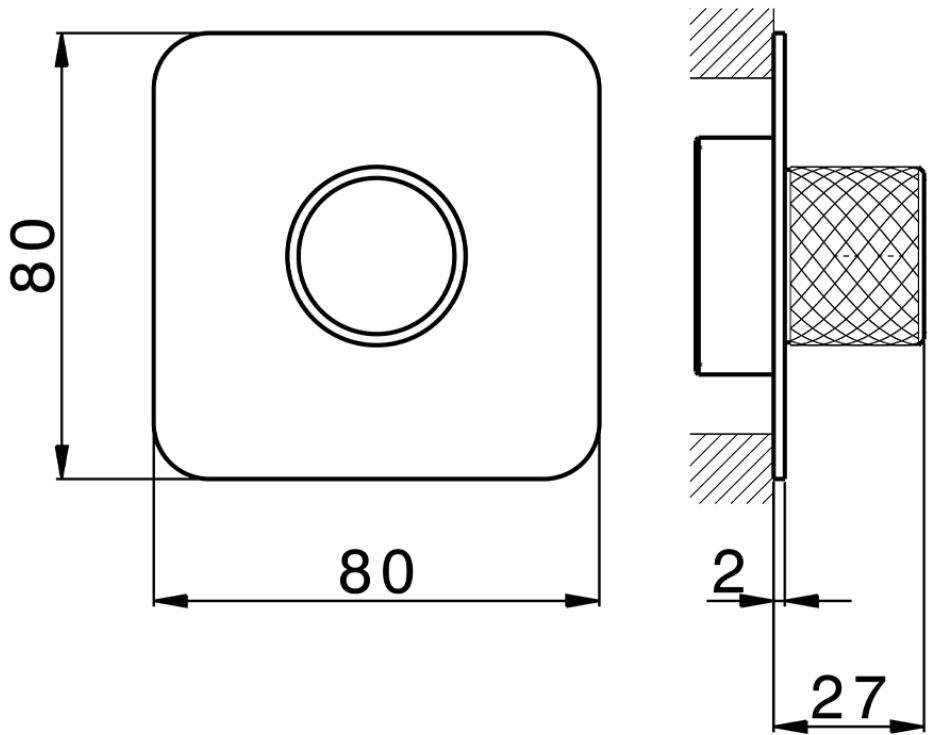

## Parte externa para Push&Shower individual PUSH&SHOWER\_PS0G6210

PS0G6210

<https://es.huberitalia.com/parte-externa-para-pushshower-individual-pushshower-ps0g6210>

ZB0G6000

<https://es.huberitalia.com/parte-empotrada-pushshower-empotrado-zb0g6000>