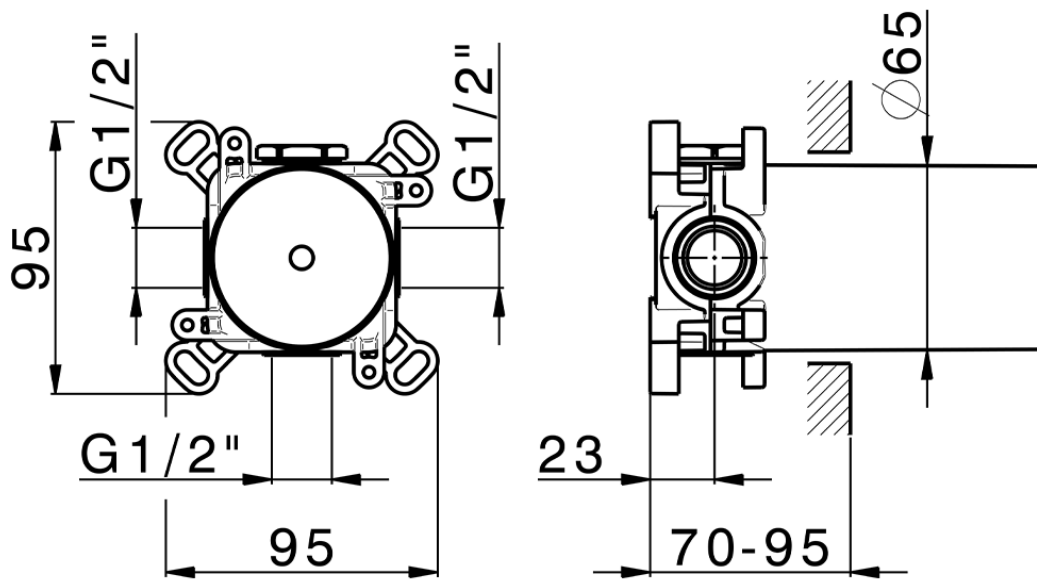

## Parte externa para Push&Shower individual PUSH&SHOWER\_PS0G6210

PS0G6210

<https://es.huberitalia.com/parte-externa-para-pushshower-individual-pushshower-ps0g6210>

ZB0G6000

<https://es.huberitalia.com/parte-empotrada-pushshower-empotrado-zb0g6000>