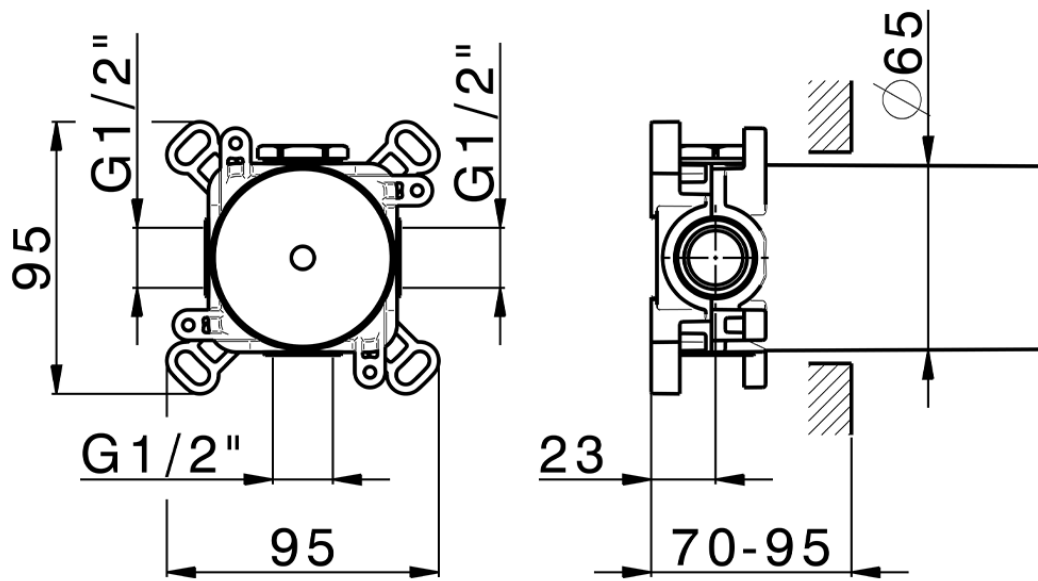

Parte externa para Push&Shower individual PUSH&SHOWER_PS0G6210

PS0G6210

<https://es.huberitalia.com/parte-externa-para-pushshower-individual-pushshower-ps0g6210>

ZBOG6000

<https://es.huberitalia.com/parte-empotrada-pushshower-empotrado-zb0g6000>