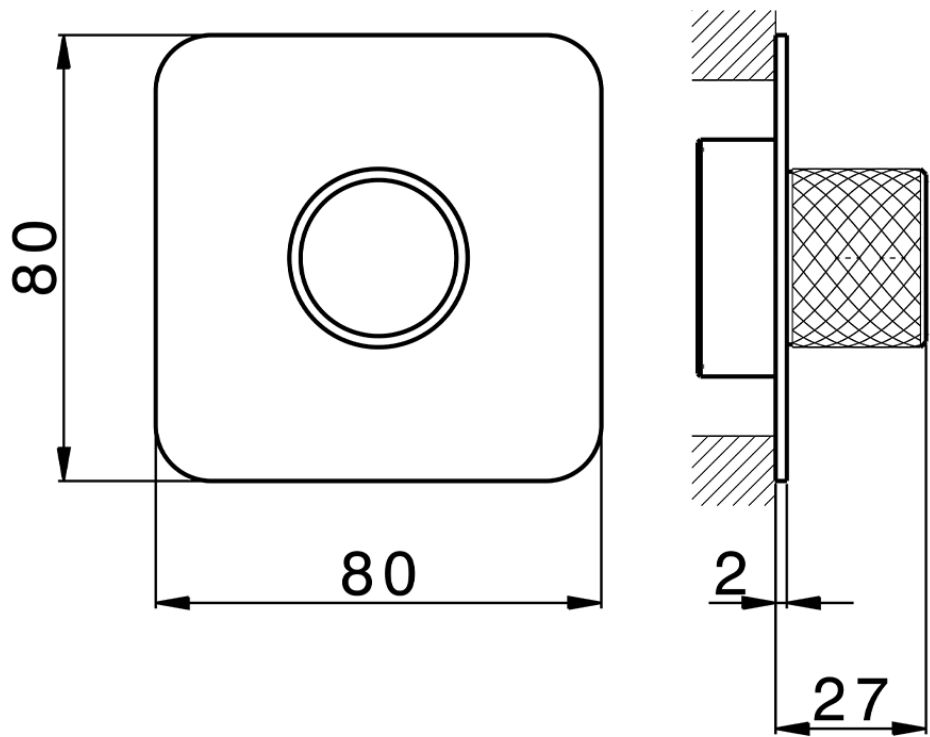

Parte externa para Push&Shower individual PUSH&SHOWER_PS0G6210

PS0G6210

<https://es.huberitalia.com/parte-externa-para-pushshower-individual-pushshower-ps0g6210>

ZBOG6000

<https://es.huberitalia.com/parte-empotrada-pushshower-empotrado-zb0g6000>