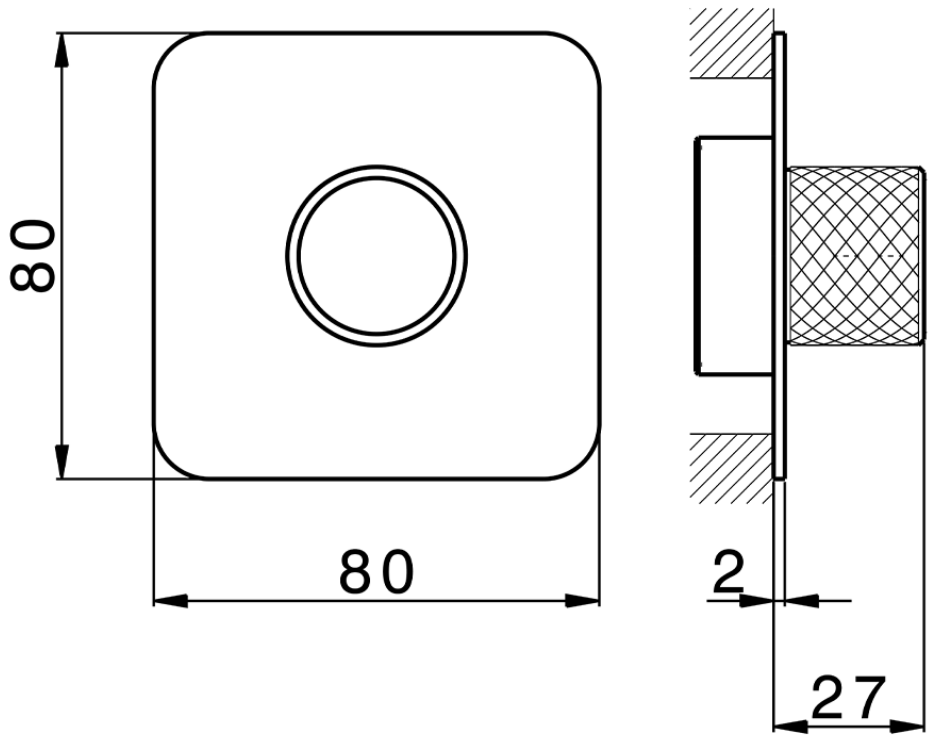

Parte externa para Push&Shower individual PUSH&SHOWER_PS0G6210

PS0G6210

<https://es.huberitalia.com/parte-externa-para-pushshower-individual-pushshower-ps0g6210>

ZB0G6000

<https://es.huberitalia.com/parte-empotrada-pushshower-empotrado-zb0g6000>