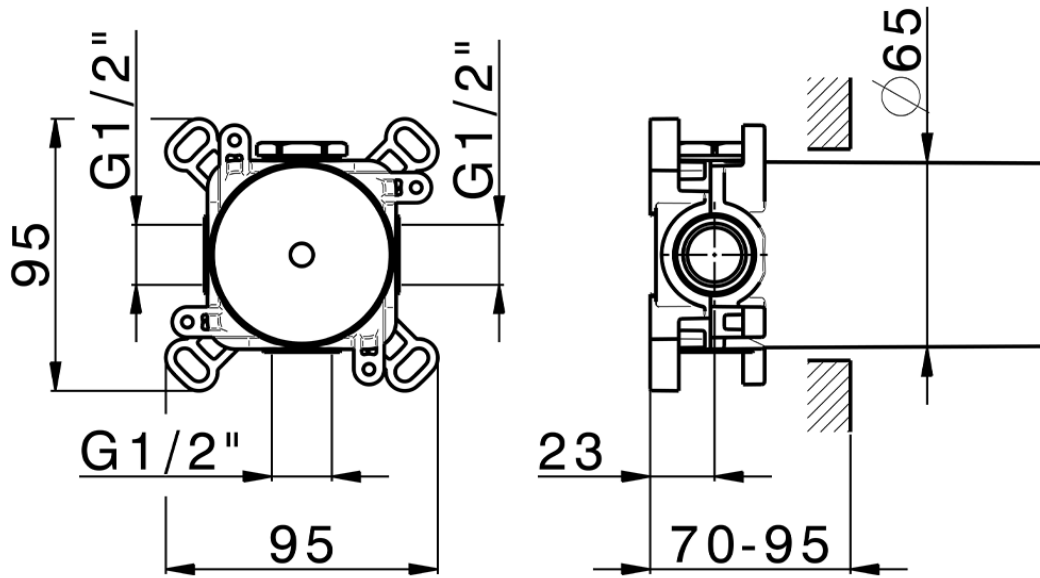

Parte externa para Push&Shower individual PUSH&SHOWER_PS0G6210

PS0G6210

<https://es.huberitalia.com/parte-externa-para-pushshower-individual-pushshower-ps0g6210>

ZBOG6000

<https://es.huberitalia.com/parte-empotrada-pushshower-empotrado-zb0g6000>