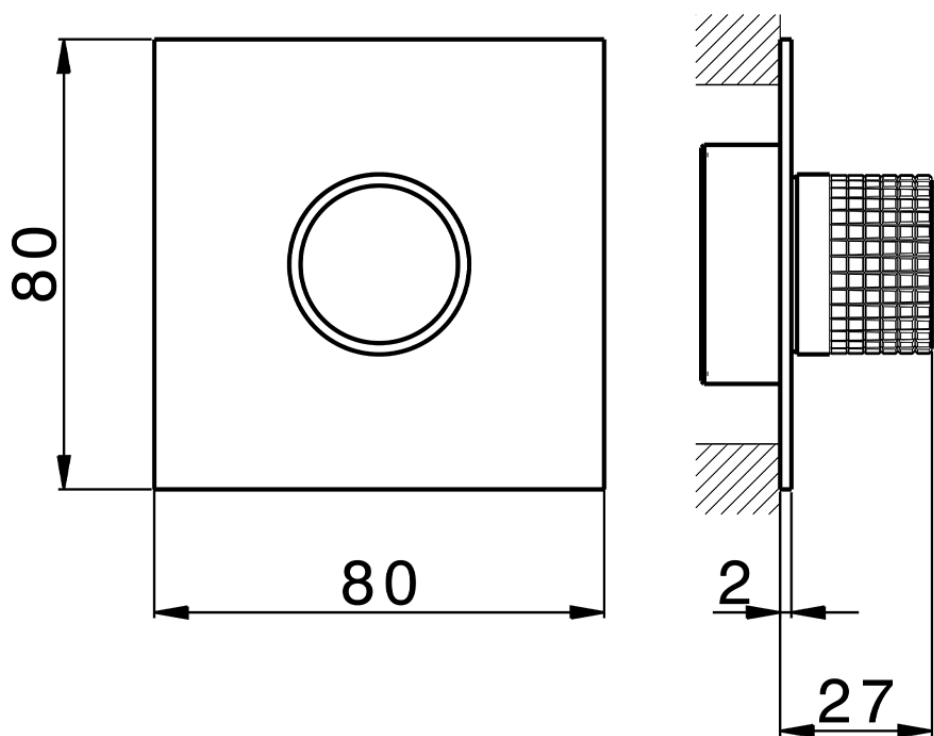

Parte externa para Push&Shower individual PUSH&SHOWER_PS0G6320

PS0G6320

<https://es.huberitalia.com/parte-externa-para-pushshower-individual-pushshower-ps0g6320>

ZBOG6000

<https://es.huberitalia.com/parte-empotrada-pushshower-empotrado-zb0g6000>