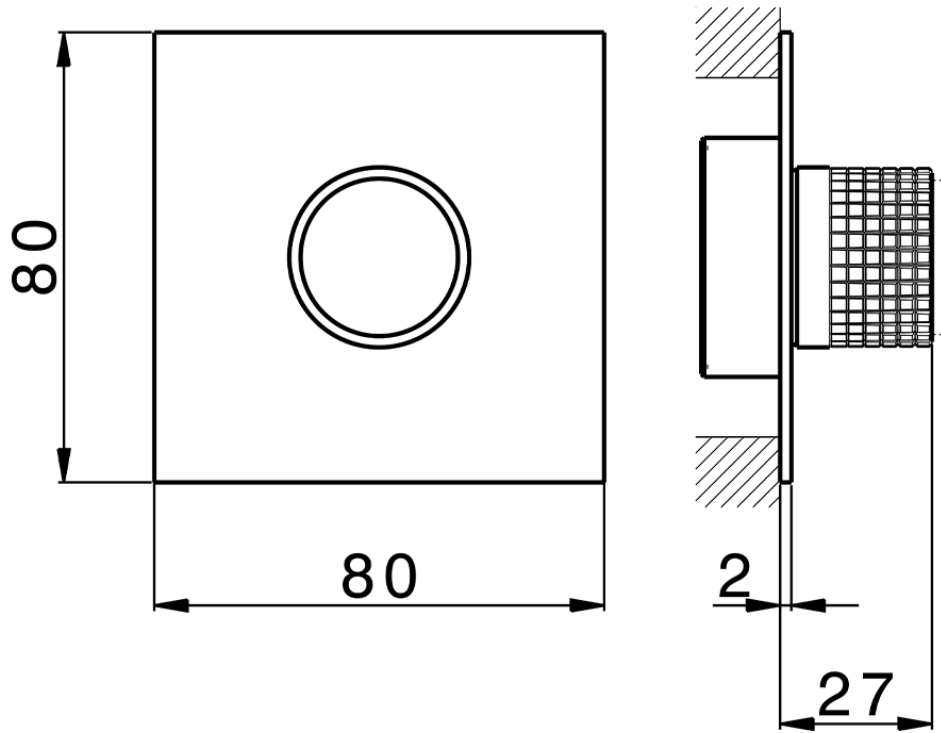

Parte externa para Push&Shower individual PUSH&SHOWER_PS0G6320

PS0G6320

<https://es.huberitalia.com/parte-externa-para-pushshower-individual-pushshower-ps0g6320>

ZBOG6000

<https://es.huberitalia.com/parte-empotrada-pushshower-empotrado-zb0g6000>