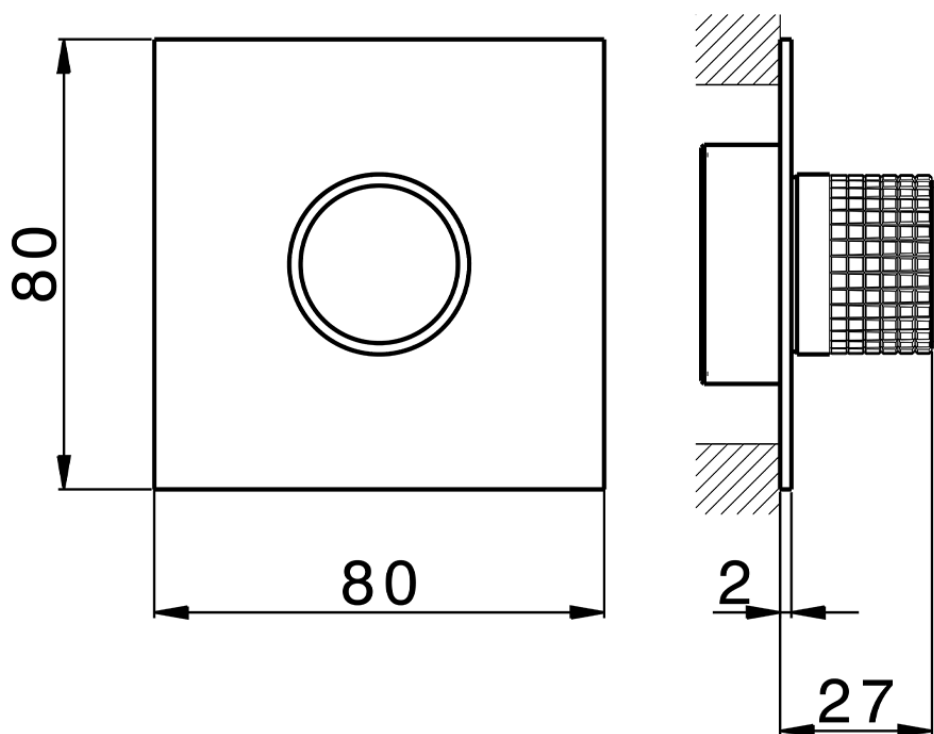

Parte externa para Push&Shower individual PUSH&SHOWER_PS0G6320

PS0G6320

<https://es.huberitalia.com/parte-externa-para-pushshower-individual-pushshower-ps0g6320>

ZBOG6000

<https://es.huberitalia.com/parte-empotrada-pushshower-empotrado-zb0g6000>