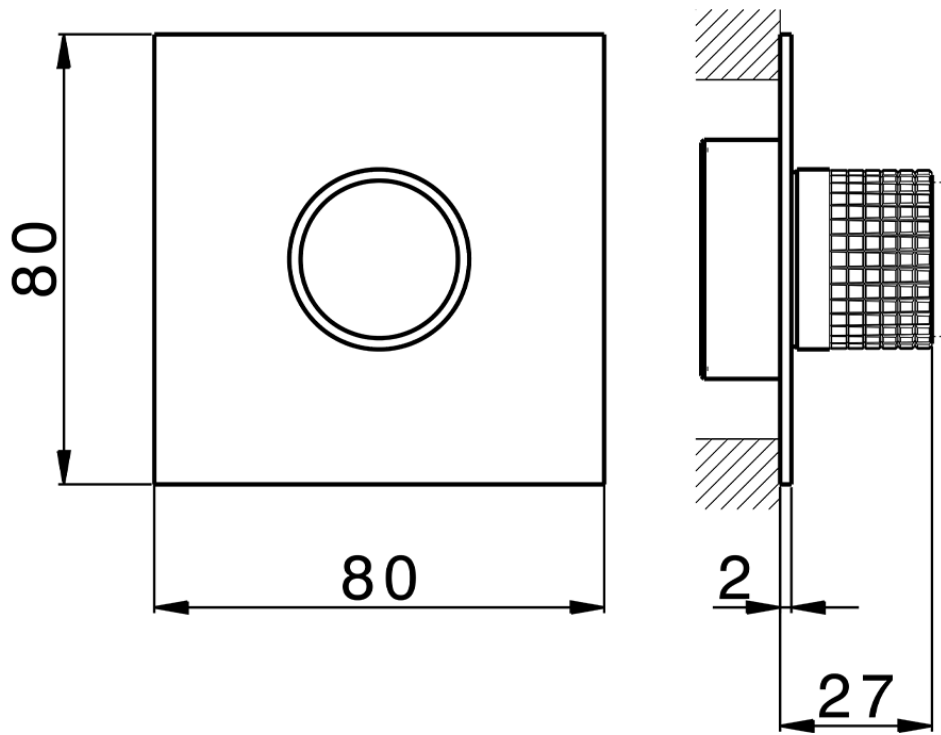

Parte externa para Push&Shower individual PUSH&SHOWER_PS0G6320

PS0G6320

<https://es.huberitalia.com/parte-externa-para-pushshower-individual-pushshower-ps0g6320>

ZBOG6000

<https://es.huberitalia.com/parte-empotrada-pushshower-empotrado-zb0g6000>