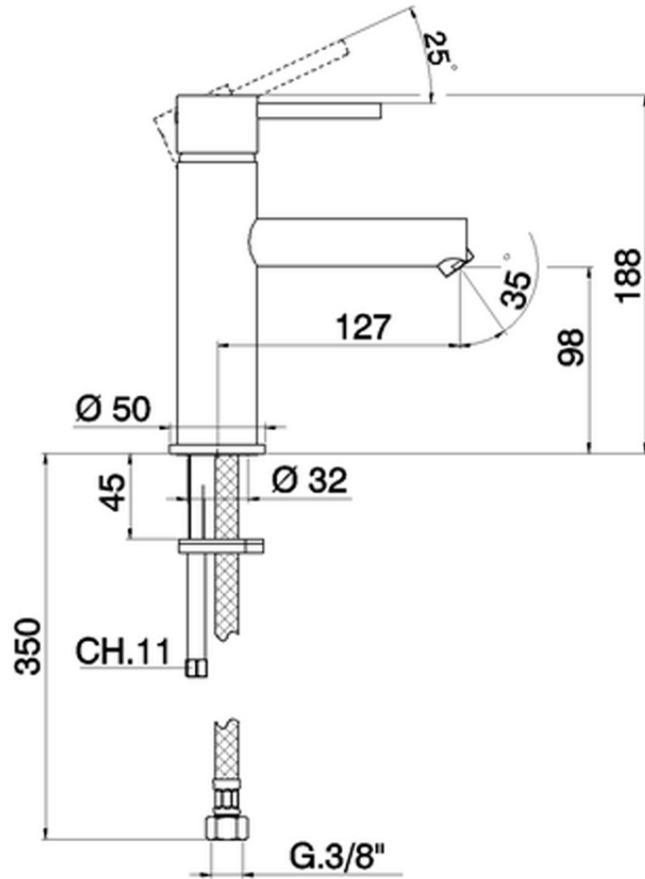

## Bidé monomando large TRATTO EVO\_TV000600

TV000600

<https://es.huberitalia.com/bide-monomando-large-tratto-evo-tv000600>

2024-12-22